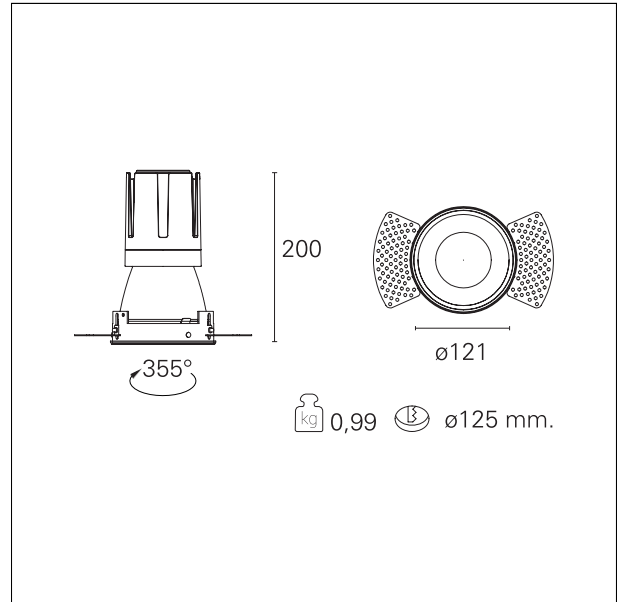

#### DESCRIPTION

Nemo TL is the trimless series of the Nemo family designed for installations in plasterboard false ceilings with no visible edge. Models up to 24W are equipped with a pre-drilled fixed frame for direct fixing of the luminaire to the false ceiling; The 33W and 42W models are equipped with height-adjustable fixing frame. Nemo TL Comfort is the solution for installations with maximum visual comfort; thanks to its 48 ° cut off, the TL Comfort version of the Nemo series guarantees maximum control of direct glare. The lighting modules are all equipped with the latest generation of LEDs (CRI > 90 and SDCM < 3). The interchangeable secondary reflectors are available in four different satin finishes and allow you to aesthetically characterize the system even after the first installation without changing the lighting performance. The safety cable supplied prevents accidental drops and the "fast plug" connection system to the driver allows quick and safe installation.

#### PRODUCTS CHARACTERISTICS

installation type	<b>trimless recessed</b>
material	<b>Aluminum</b>
Color	<b>Satin</b>
Power	<b>33 W</b>
Lumen output - Full emission	<b>3094 lm</b>
Efficacy	<b>94 lm/W</b>
Diameter	<b>Ø 121 mm.</b>
Dimensions	<b>h 200 mm.</b>
net weight	<b>0,99 kg.</b>

#### HOLE RECESS DIMENSIONS

hole recess diameter	<b>Ø 125 mm.</b>
----------------------	------------------