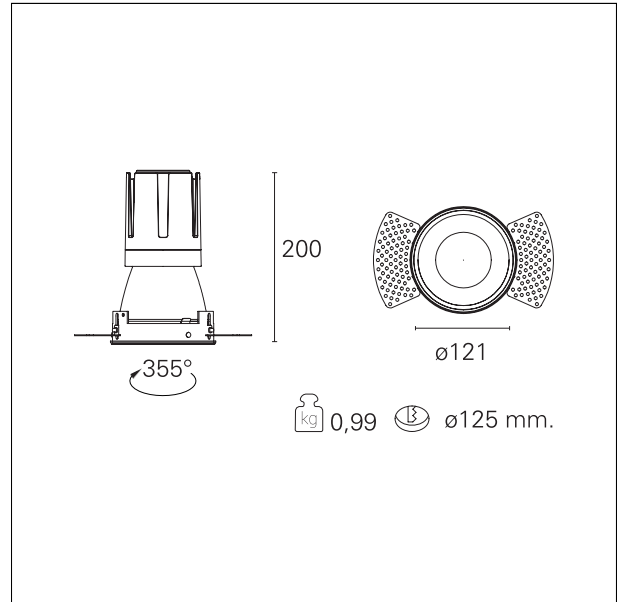

#### DESCRIPTION

Nemo TL is the trimless series of the Nemo family designed for installations in plasterboard false ceilings with no visible edge. Models up to 24W are equipped with a pre-drilled fixed frame for direct fixing of the luminaire to the false ceiling; The 33W and 42W models are equipped with height-adjustable fixing frame. Nemo TL Comfort is the solution for installations with maximum visual comfort; thanks to its 48 ° cut off, the TL Comfort version of the Nemo series guarantees maximum control of direct glare. The lighting modules are all equipped with the latest generation of LEDs (CRI > 90 and SDCM < 3). The interchangeable secondary reflectors are available in four different satin finishes and allow you to aesthetically characterize the system even after the first installation without changing the lighting performance. The safety cable supplied prevents accidental drops and the "fast plug" connection system to the driver allows quick and safe installation.

#### PRODUCTS CHARACTERISTICS

installation type	<b>trimless recessed</b>
material	<b>Aluminum</b>
Color	<b>Satin</b>
Power	<b>33 W</b>
Lumen output - Full emission	<b>3032 lm</b>
Efficacy	<b>92 lm/W</b>
Diameter	<b>Ø 121 mm.</b>
Dimensions	<b>h 200 mm.</b>
net weight	<b>0,99 kg.</b>

#### HOLE RECESS DIMENSIONS

hole recess diameter	<b>Ø 125 mm.</b>
----------------------	------------------