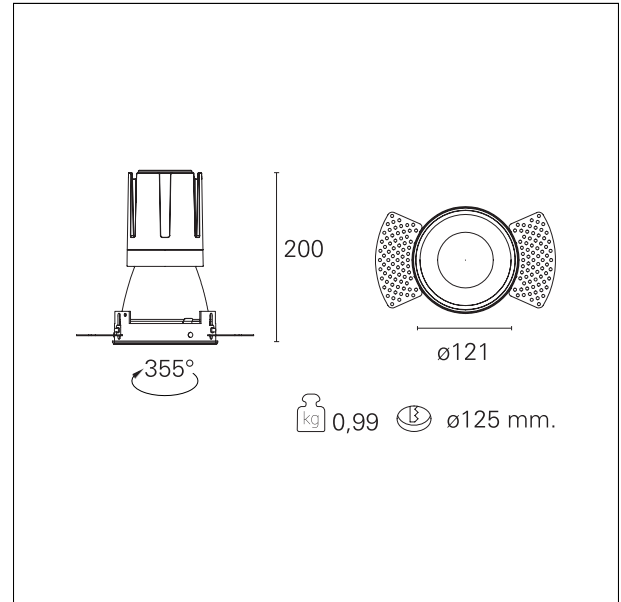

#### DESCRIPTION

Nemo TL is the trimless series of the Nemo family designed for installations in plasterboard false ceilings with no visible edge. Models up to 24W are equipped with a pre-drilled fixed frame for direct fixing of the luminaire to the false ceiling; The 33W and 42W models are equipped with height-adjustable fixing frame. Nemo TL Comfort is the solution for installations with maximum visual comfort; thanks to its 48 ° cut off, the TL Comfort version of the Nemo series guarantees maximum control of direct glare. The lighting modules are all equipped with the latest generation of LEDs (CRI > 90 and SDCM < 3). The interchangeable secondary reflectors are available in four different satin finishes and allow you to aesthetically characterize the system even after the first installation without changing the lighting performance. The safety cable supplied prevents accidental drops and the "fast plug" connection system to the driver allows quick and safe installation.

#### PRODUCTS CHARACTERISTICS

installation type	<b>trimless recessed</b>
material	<b>Aluminum</b>
Color	<b>Satin</b>
Power	<b>33 W</b>
Lumen output - Full emission	<b>3032 lm</b>
Efficacy	<b>92 lm/W</b>
Diameter	<b>Ø 121 mm.</b>
Dimensions	<b>h 200 mm.</b>
net weight	<b>0,99 kg.</b>

#### HOLE RECESS DIMENSIONS

hole recess diameter	<b>Ø 125 mm.</b>
----------------------	------------------