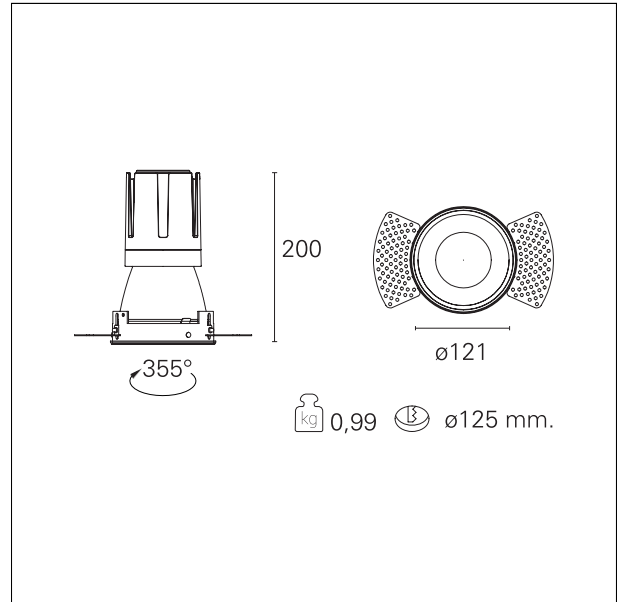

Nemo TL Comfort

RTT22127 - Trimless + Matt Silver Reflector - 33 W - 3100 lumen / 3000 K / CRI >90

DESCRIPTION

Nemo TL is the trimless series of the Nemo family designed for installations in plasterboard false ceilings with no visible edge. Models up to 24W are equipped with a pre-drilled fixed frame for direct fixing of the luminaire to the false ceiling; The 33W and 42W models are equipped with height-adjustable fixing frame. Nemo TL Comfort is the solution for installations with maximum visual comfort; thanks to its 48 ° cut off, the TL Comfort version of the Nemo series guarantees maximum control of direct glare. The lighting modules are all equipped with the latest generation of LEDs (CRI > 90 and SDCM < 3). The interchangeable secondary reflectors are available in four different satin finishes and allow you to aesthetically characterize the system even after the first installation without changing the lighting performance. The safety cable supplied prevents accidental drops and the "fast plug" connection system to the driver allows quick and safe installation.

Switch **On÷Off**

PRODUCTS CHARACTERISTICS

installation type	trimless recessed
material	Aluminum
Color	Satin
Power	33 W
Lumen output - Full emission	3028 lm
Efficacy	92 lm/W
Diameter	Ø 121 mm.
Dimensions	h 200 mm.
net weight	0,99 kg.

optical compartment IP rate	IP40
recessed compartment IP rate	IP20
IK	IK02

HOLE RECESS DIMENSIONS

hole recess diameter	Ø 125 mm.
----------------------	------------------

ENERGY CLASSIFICATION

This luminaire contains built-in LED lamps.

luminous effect optic	flood
Beam angle - direct	24°
UGR	≤ 17
Cut Hood	48°

PHOTOMETRIC