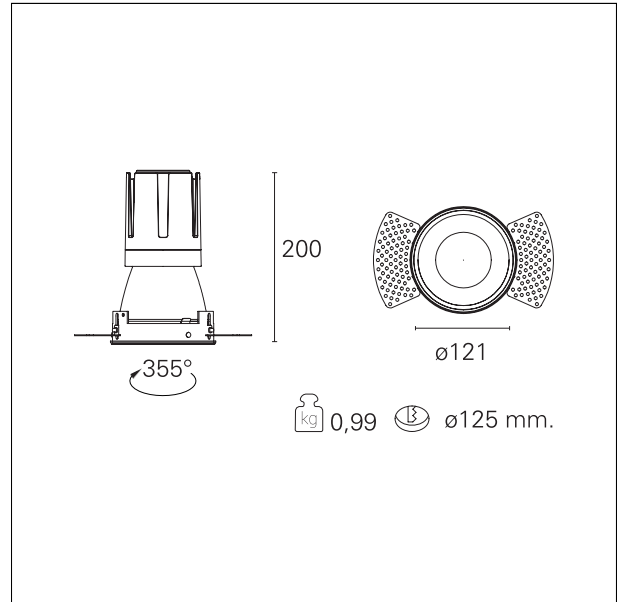

#### DESCRIPTION

Nemo TL is the trimless series of the Nemo family designed for installations in plasterboard false ceilings with no visible edge. Models up to 24W are equipped with a pre-drilled fixed frame for direct fixing of the luminaire to the false ceiling; The 33W and 42W models are equipped with height-adjustable fixing frame. Nemo TL Comfort is the solution for installations with maximum visual comfort; thanks to its 48 ° cut off, the TL Comfort version of the Nemo series guarantees maximum control of direct glare. The lighting modules are all equipped with the latest generation of LEDs (CRI > 90 and SDCM < 3). The interchangeable secondary reflectors are available in four different satin finishes and allow you to aesthetically characterize the system even after the first installation without changing the lighting performance. The safety cable supplied prevents accidental drops and the "fast plug" connection system to the driver allows quick and safe installation.

#### PRODUCTS CHARACTERISTICS

installation type	<b>trimless recessed</b>
material	<b>Aluminum</b>
Color	<b>Satin</b>
Power	<b>33 W</b>
Lumen output - Full emission	<b>3028 lm</b>
Efficacy	<b>92 lm/W</b>
Diameter	<b>Ø 121 mm.</b>
Dimensions	<b>h 200 mm.</b>
net weight	<b>0,99 kg.</b>

#### HOLE RECESS DIMENSIONS

hole recess diameter	<b>Ø 125 mm.</b>
----------------------	------------------