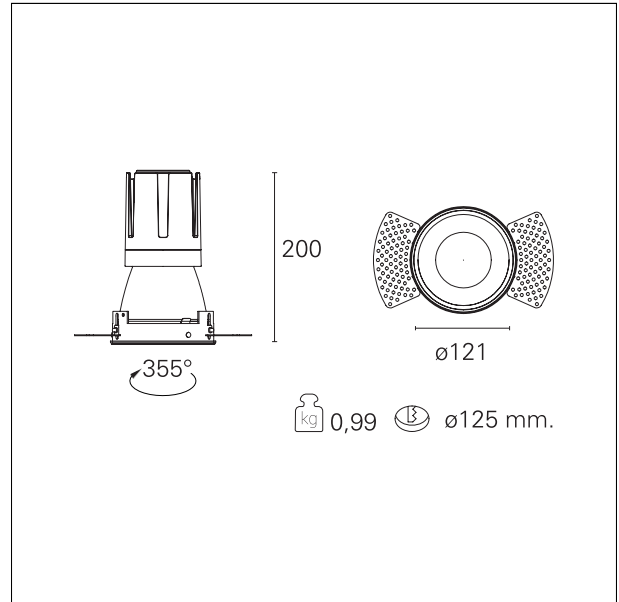

Nemo TL Comfort

RTT22127CA - Trimless + Matt Silver Reflector - 33 W - 3100 lumen / 3000 K / CRI >90

DESCRIPTION

Nemo TL is the trimless series of the Nemo family designed for installations in plasterboard false ceilings with no visible edge. Models up to 24W are equipped with a pre-drilled fixed frame for direct fixing of the luminaire to the false ceiling; The 33W and 42W models are equipped with height-adjustable fixing frame. Nemo TL Comfort is the solution for installations with maximum visual comfort; thanks to its 48 ° cut off, the TL Comfort version of the Nemo series guarantees maximum control of direct glare. The lighting modules are all equipped with the latest generation of LEDs (CRI > 90 and SDCM < 3). The interchangeable secondary reflectors are available in four different satin finishes and allow you to aesthetically characterize the system even after the first installation without changing the lighting performance. The safety cable supplied prevents accidental drops and the "fast plug" connection system to the driver allows quick and safe installation.

Switch

Casambi

PRODUCTS CHARACTERISTICS

installation type	trimless recessed
material	Aluminum
Color	Satin
Power	33 W
Lumen output - Full emission	3028 lm
Efficacy	92 lm/W
Diameter	Ø 121 mm.
Dimensions	h 200 mm.
net weight	0,99 kg.

optical compartment IP rate	IP40
recessed compartment IP rate	IP20
IK	IK02

HOLE RECESS DIMENSIONS

hole recess diameter	Ø 125 mm.
----------------------	------------------

ENERGY CLASSIFICATION

This luminaire contains built-in LED lamps.

luminous effect optic	flood
Beam angle - direct	24°
UGR	≤ 17
Cut Hood	48°

PHOTOMETRIC