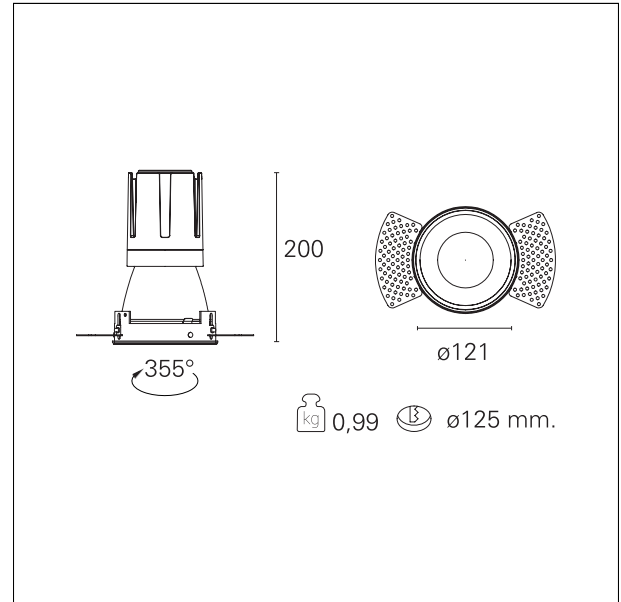

Nemo TL Comfort

RTT22126 - Trimless + Matt Silver Reflector - 33 W - 3100 lumen / 4000 K / CRI >90

DESCRIPTION

Nemo TL is the trimless series of the Nemo family designed for installations in plasterboard false ceilings with no visible edge. Models up to 24W are equipped with a pre-drilled fixed frame for direct fixing of the luminaire to the false ceiling; The 33W and 42W models are equipped with height-adjustable fixing frame. Nemo TL Comfort is the solution for installations with maximum visual comfort; thanks to its 48 ° cut off, the TL Comfort version of the Nemo series guarantees maximum control of direct glare. The lighting modules are all equipped with the latest generation of LEDs (CRI > 90 and SDCM < 3). The interchangeable secondary reflectors are available in four different satin finishes and allow you to aesthetically characterize the system even after the first installation without changing the lighting performance. The safety cable supplied prevents accidental drops and the "fast plug" connection system to the driver allows quick and safe installation.

Switch **On÷Off**

PRODUCTS CHARACTERISTICS

installation type	trimless recessed
material	Aluminum
Color	Satin
Power	33 W
Lumen output - Full emission	3072 lm
Efficacy	93 lm/W
Diameter	Ø 121 mm.
Dimensions	h 200 mm.
net weight	0,99 kg.

optical compartment IP rate	IP40
recessed compartment IP rate	IP20
IK	IK02

HOLE RECESS DIMENSIONS

hole recess diameter	Ø 125 mm.
----------------------	------------------

ENERGY CLASSIFICATION

This luminaire contains built-in LED lamps.

luminous effect optic	spot
Beam angle - direct	15°
UGR	≤ 17
Cut Hood	48°

PHOTOMETRIC