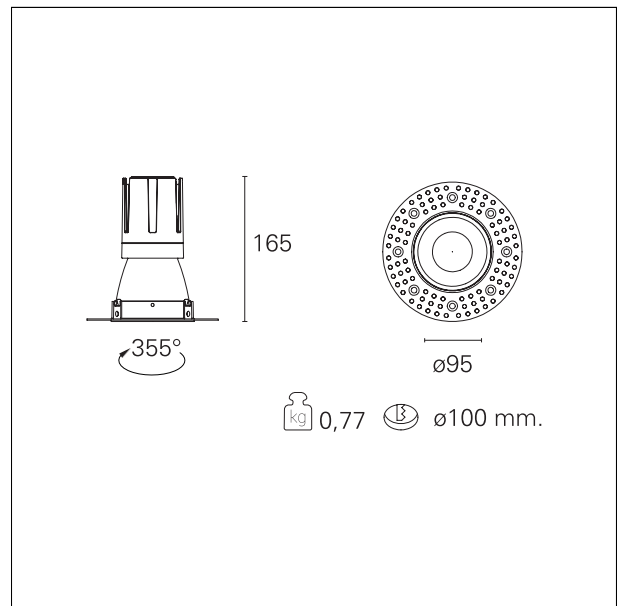

Nemo TL Comfort

RTT22124 - Trimless + Matt Silver Reflector - 24 W - 2200 lumen / 4000 K / CRI >90

DESCRIPTION

Nemo TL is the trimless series of the Nemo family designed for installations in plasterboard false ceilings with no visible edge. Models up to 24W are equipped with a pre-drilled fixed frame for direct fixing of the luminaire to the false ceiling; The 33W and 42W models are equipped with height-adjustable fixing frame. Nemo TL Comfort is the solution for installations with maximum visual comfort; thanks to its 48 ° cut off, the TL Comfort version of the Nemo series guarantees maximum control of direct glare. The lighting modules are all equipped with the latest generation of LEDs (CRI > 90 and SDCM < 3). The interchangeable secondary reflectors are available in four different satin finishes and allow you to aesthetically characterize the system even after the first installation without changing the lighting performance. The safety cable supplied prevents accidental drops and the "fast plug" connection system to the driver allows quick and safe installation.

Switch **On÷Off**

PRODUCTS CHARACTERISTICS

installation type	trimless recessed
material	Aluminum
Color	Satin
Power	24 W
Lumen output - Full emission	2224 lm
Efficacy	93 lm/W
Diameter	Ø 95 mm.
Dimensions	h 165 mm.
net weight	0,77 kg.

optical compartment IP rate	IP40
recessed compartment IP rate	IP20
IK	IK02

HOLE RECESS DIMENSIONS

hole recess diameter	Ø 100 mm.
----------------------	------------------

ENERGY CLASSIFICATION

This luminaire contains built-in LED lamps.

luminous effect optic	wide
Beam angle - direct	55°
UGR	≤ 19
Cut Hood	48°

PHOTOMETRIC