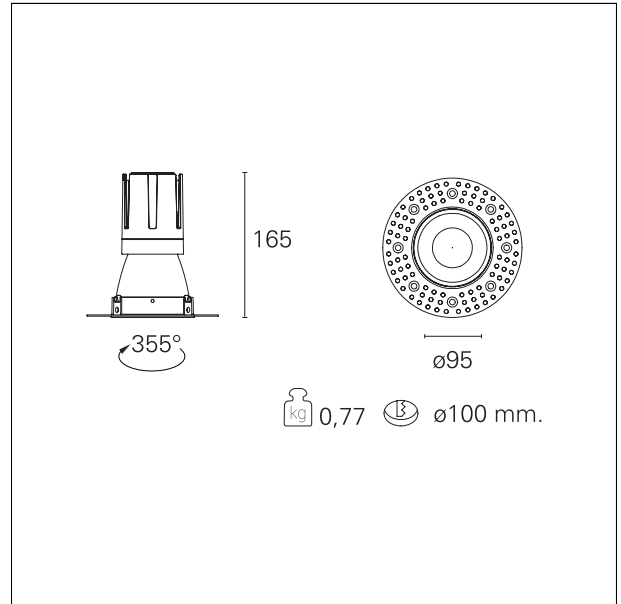

#### DESCRIPTION

Nemo TL is the trimless series of the Nemo family designed for installations in plasterboard false ceilings with no visible edge. Models up to 24W are equipped with a pre-drilled fixed frame for direct fixing of the luminaire to the false ceiling; The 33W and 42W models are equipped with height-adjustable fixing frame. Nemo TL Comfort is the solution for installations with maximum visual comfort; thanks to its 48 ° cut off, the TL Comfort version of the Nemo series guarantees maximum control of direct glare. The lighting modules are all equipped with the latest generation of LEDs (CRI > 90 and SDCM < 3). The interchangeable secondary reflectors are available in four different satin finishes and allow you to aesthetically characterize the system even after the first installation without changing the lighting performance. The safety cable supplied prevents accidental drops and the "fast plug" connection system to the driver allows quick and safe installation.

#### PRODUCTS CHARACTERISTICS

installation type	<b>trimless recessed</b>
material	<b>Aluminum</b>
Color	<b>Satin</b>
Power	<b>24 W</b>
Lumen output - Full emission	<b>2224 lm</b>
Efficacy	<b>93 lm/W</b>
Diameter	<b>Ø 95 mm.</b>
Dimensions	<b>h 165 mm.</b>
net weight	<b>0,77 kg.</b>

#### HOLE RECESS DIMENSIONS

hole recess diameter	<b>Ø 100 mm.</b>
----------------------	------------------