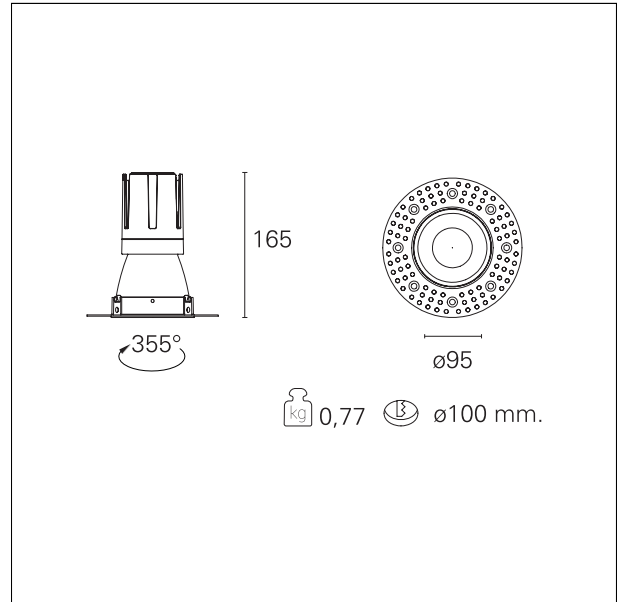

#### DESCRIPTION

Nemo TL is the trimless series of the Nemo family designed for installations in plasterboard false ceilings with no visible edge. Models up to 24W are equipped with a pre-drilled fixed frame for direct fixing of the luminaire to the false ceiling; The 33W and 42W models are equipped with height-adjustable fixing frame. Nemo TL Comfort is the solution for installations with maximum visual comfort; thanks to its 48 ° cut off, the TL Comfort version of the Nemo series guarantees maximum control of direct glare. The lighting modules are all equipped with the latest generation of LEDs (CRI > 90 and SDCM < 3). The interchangeable secondary reflectors are available in four different satin finishes and allow you to aesthetically characterize the system even after the first installation without changing the lighting performance. The safety cable supplied prevents accidental drops and the "fast plug" connection system to the driver allows quick and safe installation.

#### PRODUCTS CHARACTERISTICS

installation type	<b>trimless recessed</b>
material	<b>Aluminum</b>
Color	<b>Satin</b>
Power	<b>24 W</b>
Lumen output - Full emission	<b>2184 lm</b>
Efficacy	<b>91 lm/W</b>
Diameter	<b>Ø 95 mm.</b>
Dimensions	<b>h 165 mm.</b>
net weight	<b>0,77 kg.</b>

#### HOLE RECESS DIMENSIONS

hole recess diameter	<b>Ø 100 mm.</b>
----------------------	------------------