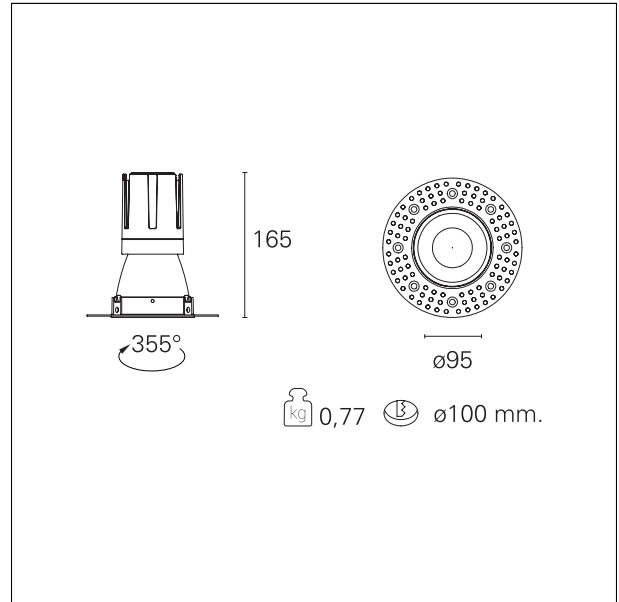

Nemo TL Comfort

RTT2123DM - Trimless + Matt Silver Reflector - 24 W - 2200 lumen / 3000 K / CRI >90

DESCRIPTION

Nemo TL is the trimless series of the Nemo family designed for installations in plasterboard false ceilings with no visible edge. Models up to 24W are equipped with a pre-drilled fixed frame for direct fixing of the luminaire to the false ceiling; The 33W and 42W models are equipped with height-adjustable fixing frame. Nemo TL Comfort is the solution for installations with maximum visual comfort; thanks to its 48 ° cut off, the TL Comfort version of the Nemo series guarantees maximum control of direct glare. The lighting modules are all equipped with the latest generation of LEDs (CRI > 90 and SDCM < 3). The interchangeable secondary reflectors are available in four different satin finishes and allow you to aesthetically characterize the system even after the first installation without changing the lighting performance. The safety cable supplied prevents accidental drops and the "fast plug" connection system to the driver allows quick and safe installation.

Switch 1...10V / Push

PRODUCTS CHARACTERISTICS

installation type	trimless recessed
material	Aluminum
Color	Satin
Power	24 W
Lumen output - Full emission	2184 lm
Efficacy	91 lm/W
Diameter	Ø 95 mm.
Dimensions	h 165 mm.
net weight	0,77 kg.

optical compartment IP rate	IP40
recessed compartment IP rate	IP20
IK	IK02

HOLE RECESS DIMENSIONS

hole recess diameter	Ø 100 mm.
----------------------	------------------

ENERGY CLASSIFICATION

This luminaire contains built-in LED lamps.

RTT22123DM - Trimless + Matt Silver Reflector - 24 W - 2200 lumen / 3000 K / CRI >90

luminous effect optic	wide
Beam angle - direct	55°
UGR	≤ 19
Cut Hood	48°

PHOTOMETRIC