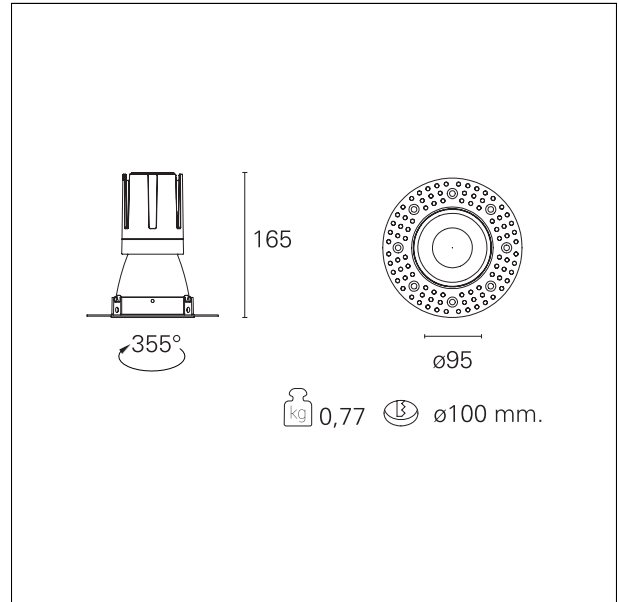

#### DESCRIPTION

Nemo TL is the trimless series of the Nemo family designed for installations in plasterboard false ceilings with no visible edge. Models up to 24W are equipped with a pre-drilled fixed frame for direct fixing of the luminaire to the false ceiling; The 33W and 42W models are equipped with height-adjustable fixing frame. Nemo TL Comfort is the solution for installations with maximum visual comfort; thanks to its 48 ° cut off, the TL Comfort version of the Nemo series guarantees maximum control of direct glare. The lighting modules are all equipped with the latest generation of LEDs (CRI > 90 and SDCM < 3). The interchangeable secondary reflectors are available in four different satin finishes and allow you to aesthetically characterize the system even after the first installation without changing the lighting performance. The safety cable supplied prevents accidental drops and the "fast plug" connection system to the driver allows quick and safe installation.

#### PRODUCTS CHARACTERISTICS

|                              |                          |
|------------------------------|--------------------------|
| installation type            | <b>trimless recessed</b> |
| material                     | <b>Aluminum</b>          |
| Color                        | <b>Satin</b>             |
| Power                        | <b>24 W</b>              |
| Lumen output - Full emission | <b>2212 lm</b>           |
| Efficacy                     | <b>92 lm/W</b>           |
| Diameter                     | <b>Ø 95 mm.</b>          |
| Dimensions                   | <b>h 165 mm.</b>         |
| net weight                   | <b>0,77 kg.</b>          |

#### HOLE RECESS DIMENSIONS

|                      |                  |
|----------------------|------------------|
| hole recess diameter | <b>Ø 100 mm.</b> |
|----------------------|------------------|