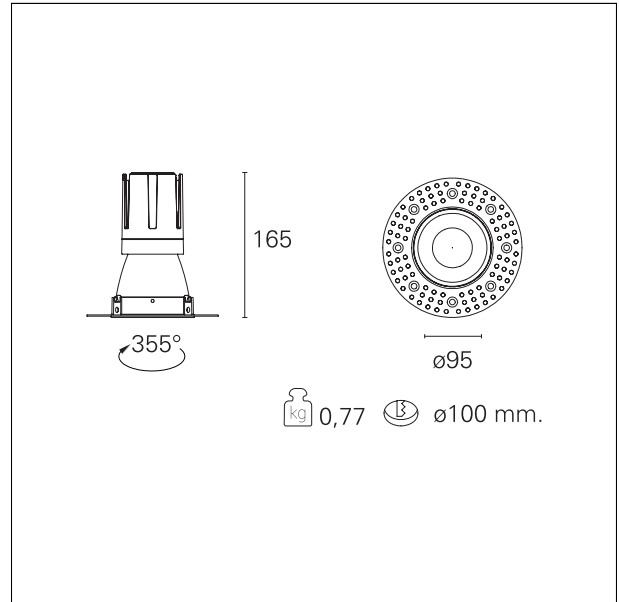

#### DESCRIPTION

Nemo TL is the trimless series of the Nemo family designed for installations in plasterboard false ceilings with no visible edge. Models up to 24W are equipped with a pre-drilled fixed frame for direct fixing of the luminaire to the false ceiling; The 33W and 42W models are equipped with height-adjustable fixing frame. Nemo TL Comfort is the solution for installations with maximum visual comfort; thanks to its 48 ° cut off, the TL Comfort version of the Nemo series guarantees maximum control of direct glare. The lighting modules are all equipped with the latest generation of LEDs (CRI > 90 and SDCM < 3). The interchangeable secondary reflectors are available in four different satin finishes and allow you to aesthetically characterize the system even after the first installation without changing the lighting performance. The safety cable supplied prevents accidental drops and the "fast plug" connection system to the driver allows quick and safe installation.

#### PRODUCTS CHARACTERISTICS

installation type	<b>trimless recessed</b>
material	<b>Aluminum</b>
Color	<b>Satin</b>
Power	<b>24 W</b>
Lumen output - Full emission	<b>2212 lm</b>
Efficacy	<b>92 lm/W</b>
Diameter	<b>Ø 95 mm.</b>
Dimensions	<b>h 165 mm.</b>
net weight	<b>0,77 kg.</b>

#### HOLE RECESS DIMENSIONS

hole recess diameter	<b>Ø 100 mm.</b>
----------------------	------------------