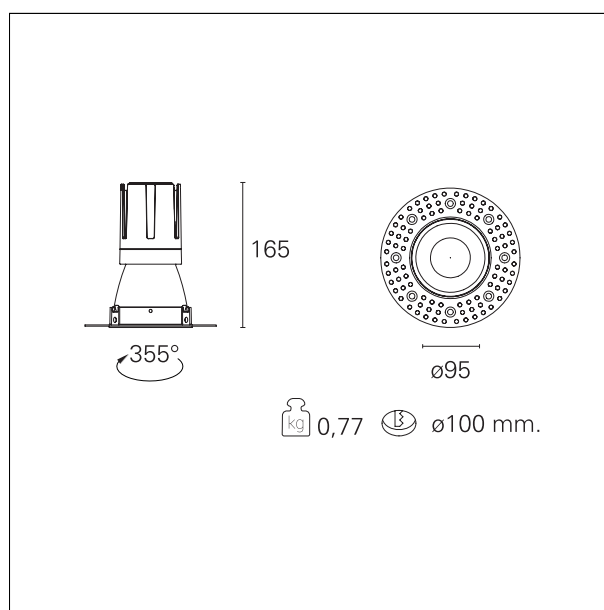

#### DESCRIPTION

Nemo TL is the trimless series of the Nemo family designed for installations in plasterboard false ceilings with no visible edge. Models up to 24W are equipped with a pre-drilled fixed frame for direct fixing of the luminaire to the false ceiling; The 33W and 42W models are equipped with height-adjustable fixing frame. Nemo TL Comfort is the solution for installations with maximum visual comfort; thanks to its 48 ° cut off, the TL Comfort version of the Nemo series guarantees maximum control of direct glare. The lighting modules are all equipped with the latest generation of LEDs (CRI > 90 and SDCM < 3). The interchangeable secondary reflectors are available in four different satin finishes and allow you to aesthetically characterize the system even after the first installation without changing the lighting performance. The safety cable supplied prevents accidental drops and the "fast plug" connection system to the driver allows quick and safe installation.

#### PRODUCTS CHARACTERISTICS

installation type	<b>trimless recessed</b>
material	<b>Aluminum</b>
Color	<b>Satin</b>
Power	<b>24 W</b>
Lumen output - Full emission	<b>2170 lm</b>
Efficacy	<b>90 lm/W</b>
Diameter	<b>Ø 95 mm.</b>
Dimensions	<b>h 165 mm.</b>
net weight	<b>0,77 kg.</b>

#### HOLE RECESS DIMENSIONS

hole recess diameter	<b>Ø 100 mm.</b>
----------------------	------------------