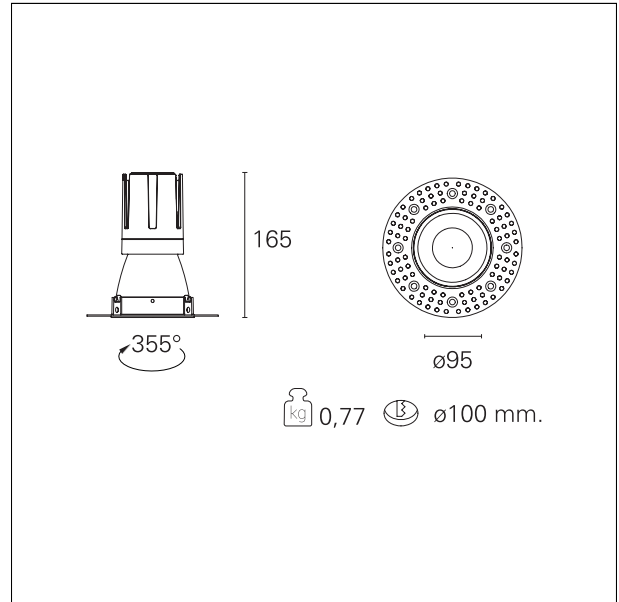

#### DESCRIPTION

Nemo TL is the trimless series of the Nemo family designed for installations in plasterboard false ceilings with no visible edge. Models up to 24W are equipped with a pre-drilled fixed frame for direct fixing of the luminaire to the false ceiling; The 33W and 42W models are equipped with height-adjustable fixing frame. Nemo TL Comfort is the solution for installations with maximum visual comfort; thanks to its 48 ° cut off, the TL Comfort version of the Nemo series guarantees maximum control of direct glare. The lighting modules are all equipped with the latest generation of LEDs (CRI > 90 and SDCM < 3). The interchangeable secondary reflectors are available in four different satin finishes and allow you to aesthetically characterize the system even after the first installation without changing the lighting performance. The safety cable supplied prevents accidental drops and the "fast plug" connection system to the driver allows quick and safe installation.

#### PRODUCTS CHARACTERISTICS

installation type	<b>trimless recessed</b>
material	<b>Aluminum</b>
Color	<b>Satin</b>
Power	<b>24 W</b>
Lumen output - Full emission	<b>2170 lm</b>
Efficacy	<b>90 lm/W</b>
Diameter	<b>Ø 95 mm.</b>
Dimensions	<b>h 165 mm.</b>
net weight	<b>0,77 kg.</b>

#### HOLE RECESS DIMENSIONS

hole recess diameter	<b>Ø 100 mm.</b>
----------------------	------------------