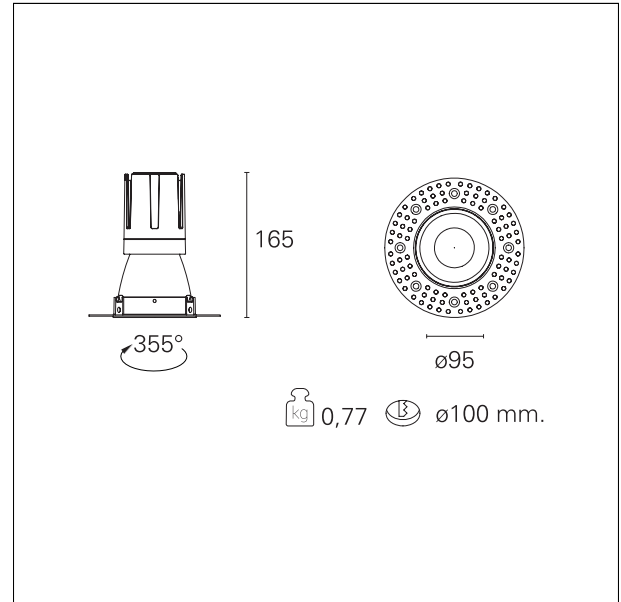

Nemo TL Comfort

RTT22118 - Trimless + Matt Silver Reflector - 24 W - 2200 lumen / 4000 K / CRI >90

DESCRIPTION

Nemo TL is the trimless series of the Nemo family designed for installations in plasterboard false ceilings with no visible edge. Models up to 24W are equipped with a pre-drilled fixed frame for direct fixing of the luminaire to the false ceiling; The 33W and 42W models are equipped with height-adjustable fixing frame. Nemo TL Comfort is the solution for installations with maximum visual comfort; thanks to its 48 ° cut off, the TL Comfort version of the Nemo series guarantees maximum control of direct glare. The lighting modules are all equipped with the latest generation of LEDs (CRI > 90 and SDCM < 3). The interchangeable secondary reflectors are available in four different satin finishes and allow you to aesthetically characterize the system even after the first installation without changing the lighting performance. The safety cable supplied prevents accidental drops and the "fast plug" connection system to the driver allows quick and safe installation.

Switch **On÷Off**

PRODUCTS CHARACTERISTICS

| | |
|------------------------------|--------------------------|
| installation type | trimless recessed |
| material | Aluminum |
| Color | Satin |
| Power | 24 W |
| Lumen output - Full emission | 2180 lm |
| Efficacy | 91 lm/W |
| Diameter | Ø 95 mm. |
| Dimensions | h 165 mm. |
| net weight | 0,77 kg. |

MECHANICAL CHARACTERISTICS

| | |
|------------------------------|-------------|
| optical compartment IP rate | IP40 |
| recessed compartment IP rate | IP20 |
| IK | IK02 |

HOLE RECESS DIMENSIONS

| | |
|----------------------|------------------|
| hole recess diameter | Ø 100 mm. |
|----------------------|------------------|