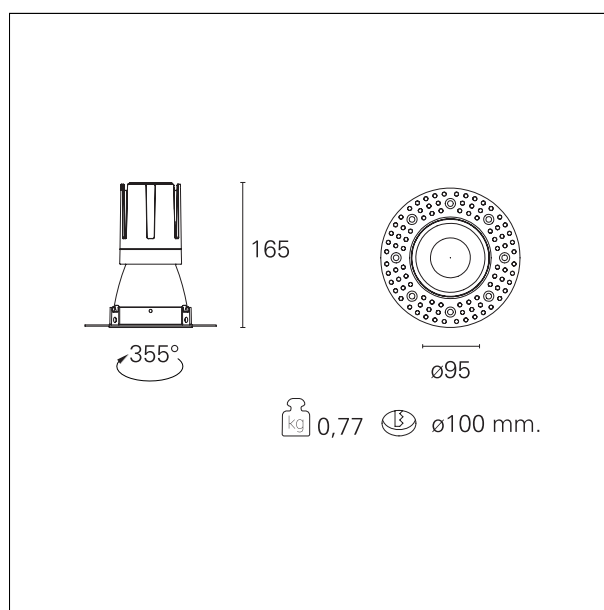

#### DESCRIPTION

Nemo TL is the trimless series of the Nemo family designed for installations in plasterboard false ceilings with no visible edge. Models up to 24W are equipped with a pre-drilled fixed frame for direct fixing of the luminaire to the false ceiling; The 33W and 42W models are equipped with height-adjustable fixing frame. Nemo TL Comfort is the solution for installations with maximum visual comfort; thanks to its 48 ° cut off, the TL Comfort version of the Nemo series guarantees maximum control of direct glare. The lighting modules are all equipped with the latest generation of LEDs (CRI > 90 and SDCM < 3). The interchangeable secondary reflectors are available in four different satin finishes and allow you to aesthetically characterize the system even after the first installation without changing the lighting performance. The safety cable supplied prevents accidental drops and the "fast plug" connection system to the driver allows quick and safe installation.

#### PRODUCTS CHARACTERISTICS

installation type	<b>trimless recessed</b>
material	<b>Aluminum</b>
Color	<b>Satin</b>
Power	<b>24 W</b>
Lumen output - Full emission	<b>2148 lm</b>
Efficacy	<b>90 lm/W</b>
Diameter	<b>Ø 95 mm.</b>
Dimensions	<b>h 165 mm.</b>
net weight	<b>0,77 kg.</b>

#### HOLE RECESS DIMENSIONS

hole recess diameter	<b>Ø 100 mm.</b>
----------------------	------------------