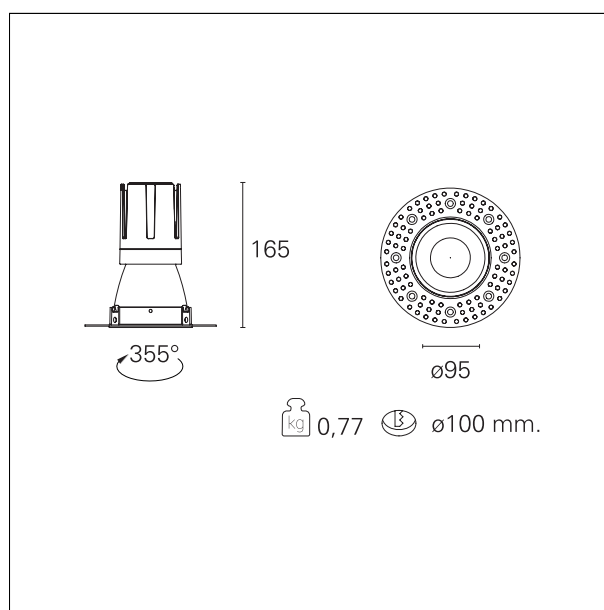

Nemo TL Comfort

RTT22117DM - Trimless + Matt Silver Reflector - 24 W - 2200 lumen / 3000 K / CRI >90

DESCRIPTION

Nemo TL is the trimless series of the Nemo family designed for installations in plasterboard false ceilings with no visible edge. Models up to 24W are equipped with a pre-drilled fixed frame for direct fixing of the luminaire to the false ceiling; The 33W and 42W models are equipped with height-adjustable fixing frame. Nemo TL Comfort is the solution for installations with maximum visual comfort; thanks to its 48 ° cut off, the TL Comfort version of the Nemo series guarantees maximum control of direct glare. The lighting modules are all equipped with the latest generation of LEDs (CRI > 90 and SDCM < 3). The interchangeable secondary reflectors are available in four different satin finishes and allow you to aesthetically characterize the system even after the first installation without changing the lighting performance. The safety cable supplied prevents accidental drops and the "fast plug" connection system to the driver allows quick and safe installation.

Switch 1...10V / Push

PRODUCTS CHARACTERISTICS

| | |
|------------------------------|--------------------------|
| installation type | trimless recessed |
| material | Aluminum |
| Color | Satin |
| Power | 24 W |
| Lumen output - Full emission | 2148 lm |
| Efficacy | 90 lm/W |
| Diameter | Ø 95 mm. |
| Dimensions | h 165 mm. |
| net weight | 0,77 kg. |

MECHANICAL CHARACTERISTICS

| | |
|------------------------------|-------------|
| optical compartment IP rate | IP40 |
| recessed compartment IP rate | IP20 |
| IK | IK02 |

HOLE RECESS DIMENSIONS

| | |
|----------------------|------------------|
| hole recess diameter | Ø 100 mm. |
|----------------------|------------------|