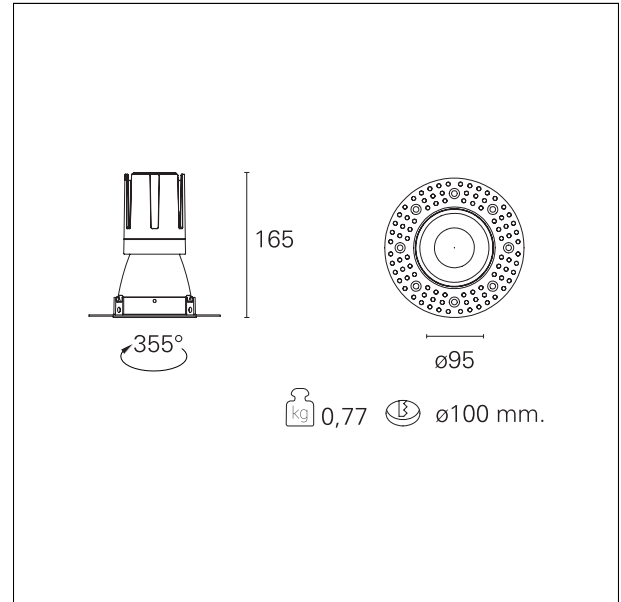

#### DESCRIPTION

Nemo TL is the trimless series of the Nemo family designed for installations in plasterboard false ceilings with no visible edge. Models up to 24W are equipped with a pre-drilled fixed frame for direct fixing of the luminaire to the false ceiling; The 33W and 42W models are equipped with height-adjustable fixing frame. Nemo TL Comfort is the solution for installations with maximum visual comfort; thanks to its 48 ° cut off, the TL Comfort version of the Nemo series guarantees maximum control of direct glare. The lighting modules are all equipped with the latest generation of LEDs (CRI > 90 and SDCM < 3). The interchangeable secondary reflectors are available in four different satin finishes and allow you to aesthetically characterize the system even after the first installation without changing the lighting performance. The safety cable supplied prevents accidental drops and the "fast plug" connection system to the driver allows quick and safe installation.

#### PRODUCTS CHARACTERISTICS

installation type	<b>trimless recessed</b>
material	<b>Aluminum</b>
Color	<b>Satin</b>
Power	<b>24 W</b>
Lumen output - Full emission	<b>2148 lm</b>
Efficacy	<b>90 lm/W</b>
Diameter	<b>Ø 95 mm.</b>
Dimensions	<b>h 165 mm.</b>
net weight	<b>0,77 kg.</b>

#### HOLE RECESS DIMENSIONS

hole recess diameter	<b>Ø 100 mm.</b>
----------------------	------------------