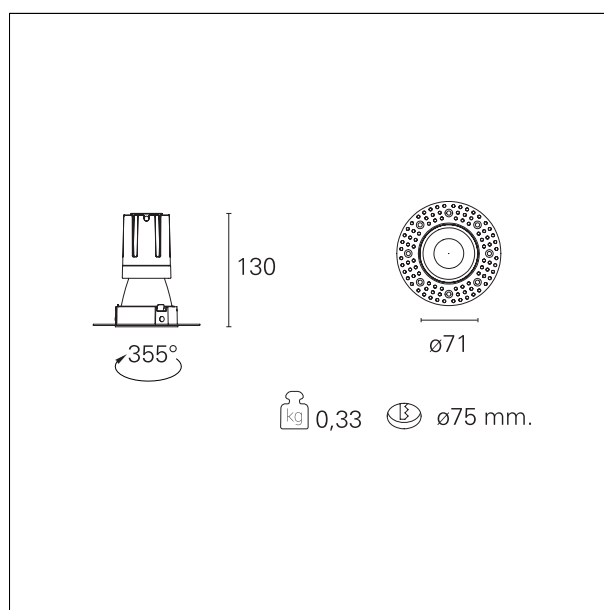

#### DESCRIPTION

Nemo TL is the trimless series of the Nemo family designed for installations in plasterboard false ceilings with no visible edge. Models up to 24W are equipped with a pre-drilled fixed frame for direct fixing of the luminaire to the false ceiling; The 33W and 42W models are equipped with height-adjustable fixing frame. Nemo TL Comfort is the solution for installations with maximum visual comfort; thanks to its 48 ° cut off, the TL Comfort version of the Nemo series guarantees maximum control of direct glare. The lighting modules are all equipped with the latest generation of LEDs (CRI > 90 and SDCM < 3). The interchangeable secondary reflectors are available in four different satin finishes and allow you to aesthetically characterize the system even after the first installation without changing the lighting performance. The safety cable supplied prevents accidental drops and the "fast plug" connection system to the driver allows quick and safe installation.

#### PRODUCTS CHARACTERISTICS

installation type	<b>trimless recessed</b>
material	<b>Aluminum</b>
Color	<b>Satin</b>
Power	<b>15 W</b>
Lumen output - Full emission	<b>1452 lm</b>
Efficacy	<b>97 lm/W</b>
Diameter	<b>Ø 71 mm.</b>
Dimensions	<b>h 130 mm.</b>
net weight	<b>0,33 kg.</b>

#### HOLE RECESS DIMENSIONS

hole recess diameter	<b>Ø 75 mm.</b>
----------------------	-----------------