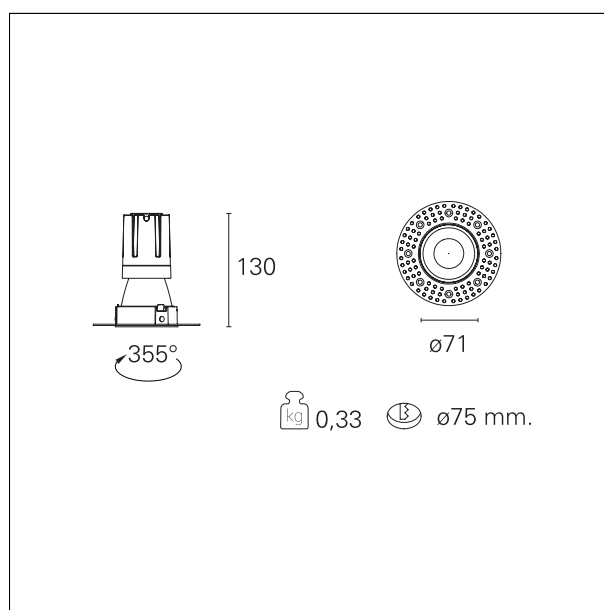

#### DESCRIPTION

Nemo TL is the trimless series of the Nemo family designed for installations in plasterboard false ceilings with no visible edge. Models up to 24W are equipped with a pre-drilled fixed frame for direct fixing of the luminaire to the false ceiling; The 33W and 42W models are equipped with height-adjustable fixing frame. Nemo TL Comfort is the solution for installations with maximum visual comfort; thanks to its 48 ° cut off, the TL Comfort version of the Nemo series guarantees maximum control of direct glare. The lighting modules are all equipped with the latest generation of LEDs (CRI > 90 and SDCM < 3). The interchangeable secondary reflectors are available in four different satin finishes and allow you to aesthetically characterize the system even after the first installation without changing the lighting performance. The safety cable supplied prevents accidental drops and the "fast plug" connection system to the driver allows quick and safe installation.

#### PRODUCTS CHARACTERISTICS

installation type	<b>trimless recessed</b>
material	<b>Aluminum</b>
Color	<b>Satin</b>
Power	<b>15 W</b>
Lumen output - Full emission	<b>1418 lm</b>
Efficacy	<b>95 lm/W</b>
Diameter	<b>Ø 71 mm.</b>
Dimensions	<b>h 130 mm.</b>
net weight	<b>0,33 kg.</b>

#### HOLE RECESS DIMENSIONS

hole recess diameter	<b>Ø 75 mm.</b>
----------------------	-----------------