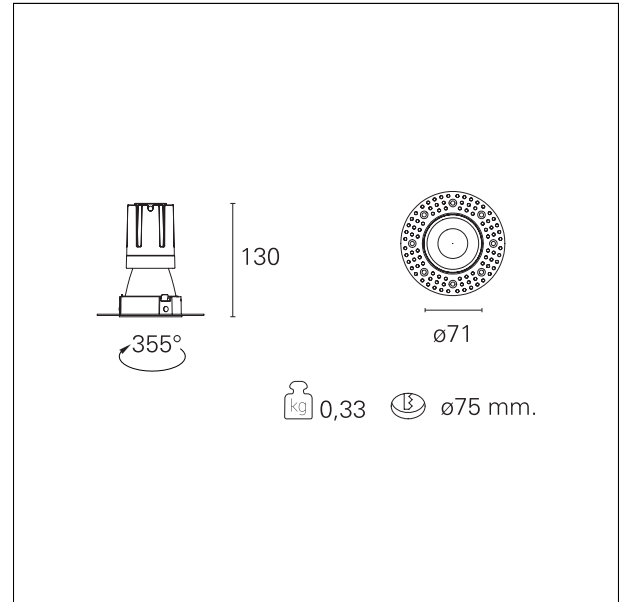

#### DESCRIPTION

Nemo TL is the trimless series of the Nemo family designed for installations in plasterboard false ceilings with no visible edge. Models up to 24W are equipped with a pre-drilled fixed frame for direct fixing of the luminaire to the false ceiling; The 33W and 42W models are equipped with height-adjustable fixing frame. Nemo TL Comfort is the solution for installations with maximum visual comfort; thanks to its 48 ° cut off, the TL Comfort version of the Nemo series guarantees maximum control of direct glare. The lighting modules are all equipped with the latest generation of LEDs (CRI > 90 and SDCM < 3). The interchangeable secondary reflectors are available in four different satin finishes and allow you to aesthetically characterize the system even after the first installation without changing the lighting performance. The safety cable supplied prevents accidental drops and the "fast plug" connection system to the driver allows quick and safe installation.

#### PRODUCTS CHARACTERISTICS

installation type	<b>trimless recessed</b>
material	<b>Aluminum</b>
Color	<b>Satin</b>
Power	<b>15 W</b>
Lumen output - Full emission	<b>1418 lm</b>
Efficacy	<b>95 lm/W</b>
Diameter	<b>Ø 71 mm.</b>
Dimensions	<b>h 130 mm.</b>
net weight	<b>0,33 kg.</b>

#### HOLE RECESS DIMENSIONS

hole recess diameter	<b>Ø 75 mm.</b>
----------------------	-----------------