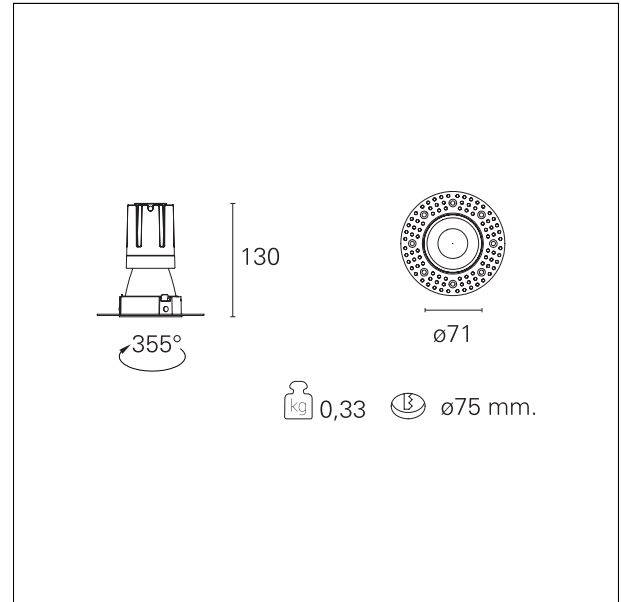

Nemo TL Comfort

RTT22113 - Trimless + Matt Silver Reflector - 15 W - 1450 lumen / 3000 K / CRI >90

DESCRIPTION

Nemo TL is the trimless series of the Nemo family designed for installations in plasterboard false ceilings with no visible edge. Models up to 24W are equipped with a pre-drilled fixed frame for direct fixing of the luminaire to the false ceiling; The 33W and 42W models are equipped with height-adjustable fixing frame. Nemo TL Comfort is the solution for installations with maximum visual comfort; thanks to its 48 ° cut off, the TL Comfort version of the Nemo series guarantees maximum control of direct glare. The lighting modules are all equipped with the latest generation of LEDs (CRI > 90 and SDCM < 3). The interchangeable secondary reflectors are available in four different satin finishes and allow you to aesthetically characterize the system even after the first installation without changing the lighting performance. The safety cable supplied prevents accidental drops and the "fast plug" connection system to the driver allows quick and safe installation.

Switch

On+Off

PRODUCTS CHARACTERISTICS

| | |
|------------------------------|--------------------------|
| installation type | trimless recessed |
| material | Aluminum |
| Color | Satin |
| Power | 15 W |
| Lumen output - Full emission | 1402 lm |
| Efficacy | 93 lm/W |
| Diameter | Ø 71 mm. |
| Dimensions | h 130 mm. |
| net weight | 0,33 kg. |

MECHANICAL CHARACTERISTICS

| | |
|------------------------------|-------------|
| optical compartment IP rate | IP40 |
| recessed compartment IP rate | IP20 |
| IK | IK02 |

HOLE RECESS DIMENSIONS

| | |
|----------------------|-----------------|
| hole recess diameter | Ø 75 mm. |
|----------------------|-----------------|