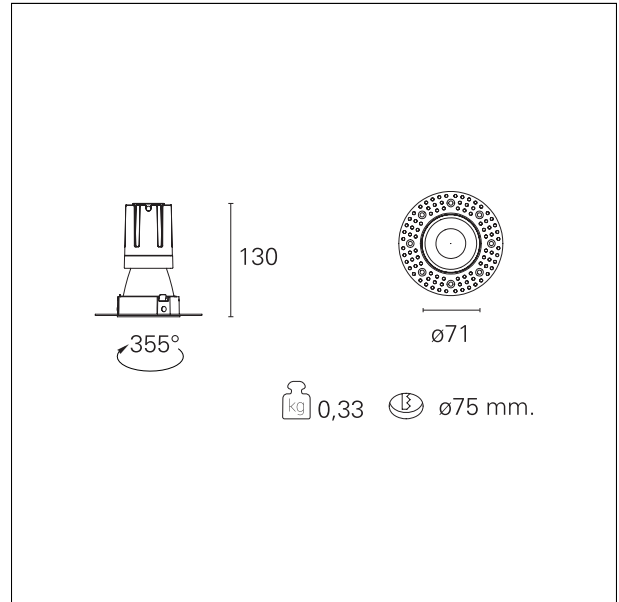

#### DESCRIPTION

Nemo TL is the trimless series of the Nemo family designed for installations in plasterboard false ceilings with no visible edge. Models up to 24W are equipped with a pre-drilled fixed frame for direct fixing of the luminaire to the false ceiling; The 33W and 42W models are equipped with height-adjustable fixing frame. Nemo TL Comfort is the solution for installations with maximum visual comfort; thanks to its 48 ° cut off, the TL Comfort version of the Nemo series guarantees maximum control of direct glare. The lighting modules are all equipped with the latest generation of LEDs (CRI > 90 and SDCM < 3). The interchangeable secondary reflectors are available in four different satin finishes and allow you to aesthetically characterize the system even after the first installation without changing the lighting performance. The safety cable supplied prevents accidental drops and the "fast plug" connection system to the driver allows quick and safe installation.

#### PRODUCTS CHARACTERISTICS

installation type	<b>trimless recessed</b>
material	<b>Aluminum</b>
Color	<b>Satin</b>
Power	<b>15 W</b>
Lumen output - Full emission	<b>1402 lm</b>
Efficacy	<b>93 lm/W</b>
Diameter	<b>Ø 71 mm.</b>
Dimensions	<b>h 130 mm.</b>
net weight	<b>0,33 kg.</b>

#### HOLE RECESS DIMENSIONS

hole recess diameter	<b>Ø 75 mm.</b>
----------------------	-----------------