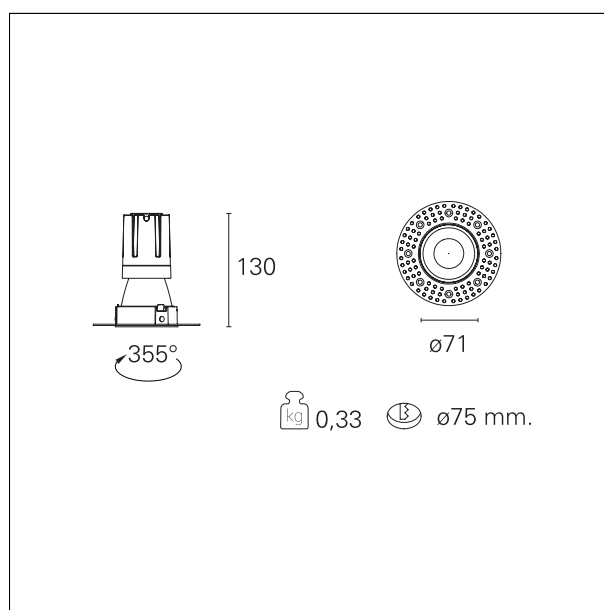

Nemo TL Comfort

RTT22112 - Trimless + Matt Silver Reflector - 15 W - 1450 lumen / 4000 K / CRI >90

DESCRIPTION

Nemo TL is the trimless series of the Nemo family designed for installations in plasterboard false ceilings with no visible edge. Models up to 24W are equipped with a pre-drilled fixed frame for direct fixing of the luminaire to the false ceiling; The 33W and 42W models are equipped with height-adjustable fixing frame. Nemo TL Comfort is the solution for installations with maximum visual comfort; thanks to its 48 ° cut off, the TL Comfort version of the Nemo series guarantees maximum control of direct glare. The lighting modules are all equipped with the latest generation of LEDs (CRI > 90 and SDCM < 3). The interchangeable secondary reflectors are available in four different satin finishes and allow you to aesthetically characterize the system even after the first installation without changing the lighting performance. The safety cable supplied prevents accidental drops and the "fast plug" connection system to the driver allows quick and safe installation.

Switch **On+Off**

PRODUCTS CHARACTERISTICS

installation type	trimless recessed
material	Aluminum
Color	Satin
Power	15 W
Lumen output - Full emission	1436 lm
Efficacy	96 lm/W
Diameter	Ø 71 mm.
Dimensions	h 130 mm.
net weight	0,33 kg.

optical compartment IP rate	IP40
recessed compartment IP rate	IP20
IK	IK02

HOLE RECESS DIMENSIONS

hole recess diameter	Ø 75 mm.
----------------------	-----------------

ENERGY CLASSIFICATION

This luminaire contains built-in LED lamps.

luminous effect optic	flood
Beam angle - direct	24°
UGR	≤ 17
Cut Hood	48°

PHOTOMETRIC