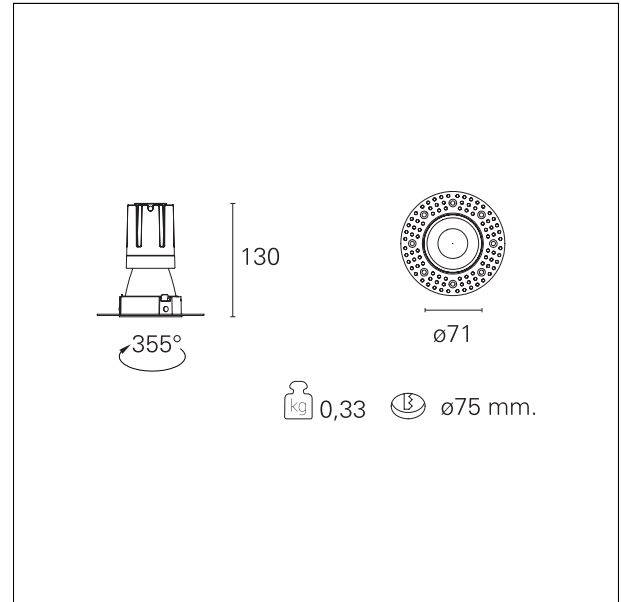

Nemo TL Comfort

RTT22111 - Trimless + Matt Silver Reflector - 15 W - 1450 lumen / 3000 K / CRI >90

DESCRIPTION

Nemo TL is the trimless series of the Nemo family designed for installations in plasterboard false ceilings with no visible edge. Models up to 24W are equipped with a pre-drilled fixed frame for direct fixing of the luminaire to the false ceiling; The 33W and 42W models are equipped with height-adjustable fixing frame. Nemo TL Comfort is the solution for installations with maximum visual comfort; thanks to its 48 ° cut off, the TL Comfort version of the Nemo series guarantees maximum control of direct glare. The lighting modules are all equipped with the latest generation of LEDs (CRI > 90 and SDCM < 3). The interchangeable secondary reflectors are available in four different satin finishes and allow you to aesthetically characterize the system even after the first installation without changing the lighting performance. The safety cable supplied prevents accidental drops and the "fast plug" connection system to the driver allows quick and safe installation.

Switch

On+Off

PRODUCTS CHARACTERISTICS

| | |
|------------------------------|--------------------------|
| installation type | trimless recessed |
| material | Aluminum |
| Color | Satin |
| Power | 15 W |
| Lumen output - Full emission | 1398 lm |
| Efficacy | 93 lm/W |
| Diameter | Ø 71 mm. |
| Dimensions | h 130 mm. |
| net weight | 0,33 kg. |

MECHANICAL CHARACTERISTICS

| | |
|------------------------------|-------------|
| optical compartment IP rate | IP40 |
| recessed compartment IP rate | IP20 |
| IK | IK02 |

HOLE RECESS DIMENSIONS

| | |
|----------------------|-----------------|
| hole recess diameter | Ø 75 mm. |
|----------------------|-----------------|