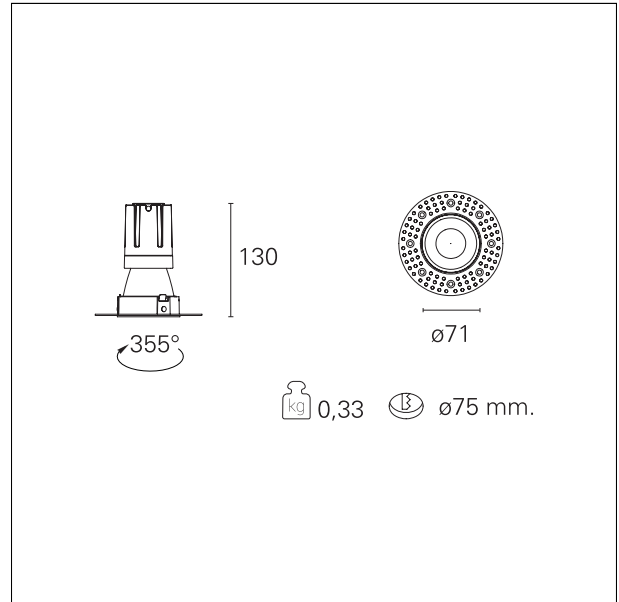

#### DESCRIPTION

Nemo TL is the trimless series of the Nemo family designed for installations in plasterboard false ceilings with no visible edge. Models up to 24W are equipped with a pre-drilled fixed frame for direct fixing of the luminaire to the false ceiling; The 33W and 42W models are equipped with height-adjustable fixing frame. Nemo TL Comfort is the solution for installations with maximum visual comfort; thanks to its 48 ° cut off, the TL Comfort version of the Nemo series guarantees maximum control of direct glare. The lighting modules are all equipped with the latest generation of LEDs (CRI > 90 and SDCM < 3). The interchangeable secondary reflectors are available in four different satin finishes and allow you to aesthetically characterize the system even after the first installation without changing the lighting performance. The safety cable supplied prevents accidental drops and the "fast plug" connection system to the driver allows quick and safe installation.

#### PRODUCTS CHARACTERISTICS

installation type	<b>trimless recessed</b>
material	<b>Aluminum</b>
Color	<b>Satin</b>
Power	<b>15 W</b>
Lumen output - Full emission	<b>1394 lm</b>
Efficacy	<b>93 lm/W</b>
Diameter	<b>Ø 71 mm.</b>
Dimensions	<b>h 130 mm.</b>
net weight	<b>0,33 kg.</b>

#### HOLE RECESS DIMENSIONS

hole recess diameter	<b>Ø 75 mm.</b>
----------------------	-----------------