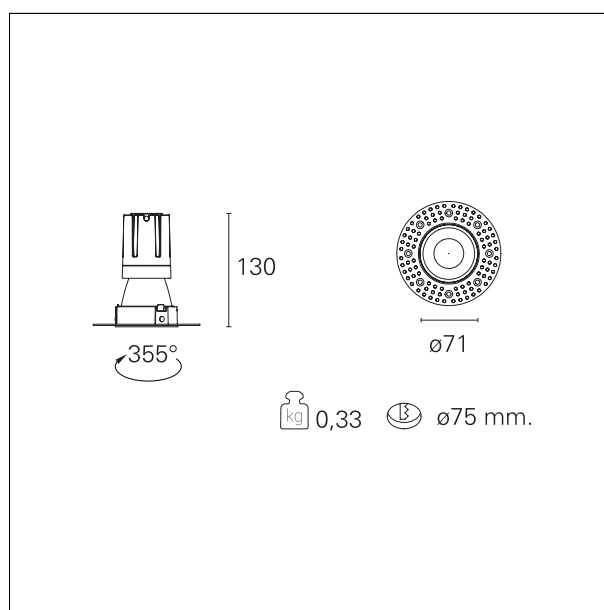

#### DESCRIPTION

Nemo TL is the trimless series of the Nemo family designed for installations in plasterboard false ceilings with no visible edge. Models up to 24W are equipped with a pre-drilled fixed frame for direct fixing of the luminaire to the false ceiling; The 33W and 42W models are equipped with height-adjustable fixing frame. Nemo TL Comfort is the solution for installations with maximum visual comfort; thanks to its 48 ° cut off, the TL Comfort version of the Nemo series guarantees maximum control of direct glare. The lighting modules are all equipped with the latest generation of LEDs (CRI > 90 and SDCM < 3). The interchangeable secondary reflectors are available in four different satin finishes and allow you to aesthetically characterize the system even after the first installation without changing the lighting performance. The safety cable supplied prevents accidental drops and the "fast plug" connection system to the driver allows quick and safe installation.

#### PRODUCTS CHARACTERISTICS

installation type	<b>trimless recessed</b>
material	<b>Aluminum</b>
Color	<b>Satin</b>
Power	<b>15 W</b>
Lumen output - Full emission	<b>1394 lm</b>
Efficacy	<b>93 lm/W</b>
Diameter	<b>Ø 71 mm.</b>
Dimensions	<b>h 130 mm.</b>
net weight	<b>0,33 kg.</b>

#### HOLE RECESS DIMENSIONS

hole recess diameter	<b>Ø 75 mm.</b>
----------------------	-----------------