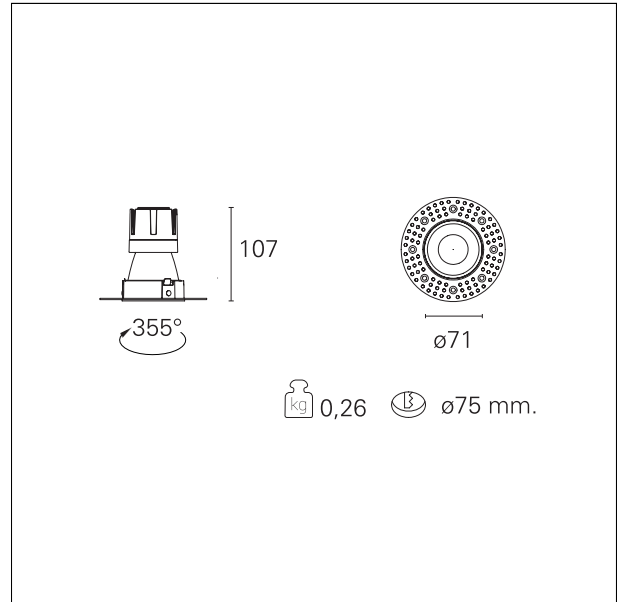

### Nemo TL Comfort

**RTT22108** - Trimless + Matt Silver Reflector - 10 W - 920 lumen / 4000 K / CRI >90

#### DESCRIPTION

Nemo TL is the trimless series of the Nemo family designed for installations in plasterboard false ceilings with no visible edge. Models up to 24W are equipped with a pre-drilled fixed frame for direct fixing of the luminaire to the false ceiling; The 33W and 42W models are equipped with height-adjustable fixing frame. Nemo TL Comfort is the solution for installations with maximum visual comfort; thanks to its 48 ° cut off, the TL Comfort version of the Nemo series guarantees maximum control of direct glare. The lighting modules are all equipped with the latest generation of LEDs (CRI > 90 and SDCM < 3). The interchangeable secondary reflectors are available in four different satin finishes and allow you to aesthetically characterize the system even after the first installation without changing the lighting performance. The safety cable supplied prevents accidental drops and the "fast plug" connection system to the driver allows quick and safe installation.

#### PRODUCTS CHARACTERISTICS

installation type	<b>trimless recessed</b>
material	<b>Aluminum</b>
Color	<b>Satin</b>
Power	<b>10 W</b>
Lumen output - Full emission	<b>968 lm</b>
Efficacy	<b>97 lm/W</b>
Diameter	<b>Ø 71 mm.</b>
Dimensions	<b>h 107 mm.</b>
net weight	<b>0,26 kg.</b>

#### HOLE RECESS DIMENSIONS

hole recess diameter	<b>Ø 75 mm.</b>
----------------------	-----------------