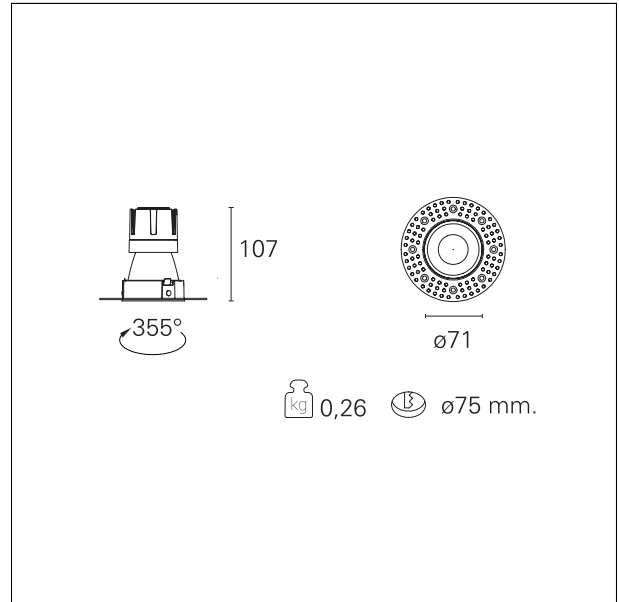

Nemo TL Comfort

RTT22108PD - Trimless + Matt Silver Reflector - 10 W - 920 lumen / 4000 K / CRI >90

DESCRIPTION

Nemo TL is the trimless series of the Nemo family designed for installations in plasterboard false ceilings with no visible edge. Models up to 24W are equipped with a pre-drilled fixed frame for direct fixing of the luminaire to the false ceiling; The 33W and 42W models are equipped with height-adjustable fixing frame. Nemo TL Comfort is the solution for installations with maximum visual comfort; thanks to its 48 ° cut off, the TL Comfort version of the Nemo series guarantees maximum control of direct glare. The lighting modules are all equipped with the latest generation of LEDs (CRI > 90 and SDCM < 3). The interchangeable secondary reflectors are available in four different satin finishes and allow you to aesthetically characterize the system even after the first installation without changing the lighting performance. The safety cable supplied prevents accidental drops and the "fast plug" connection system to the driver allows quick and safe installation.

Switch

Pan Digital

PRODUCTS CHARACTERISTICS

installation type	trimless recessed
material	Aluminum
Color	Satin
Power	10 W
Lumen output - Full emission	968 lm
Efficacy	97 lm/W
Diameter	Ø 71 mm.
Dimensions	h 107 mm.
net weight	0,26 kg.

optical compartment IP rate	IP40
recessed compartment IP rate	IP20
IK	IK02

HOLE RECESS DIMENSIONS

hole recess diameter	Ø 75 mm.
----------------------	-----------------

ENERGY CLASSIFICATION

This luminaire contains built-in LED lamps.

RTT22108PD - Trimless + Matt Silver Reflector - 10 W - 920 lumen / 4000 K / CRI >90

luminous effect optic	wide
Beam angle - direct	55°
UGR	≤ 17
Cut Hood	48°

PHOTOMETRIC