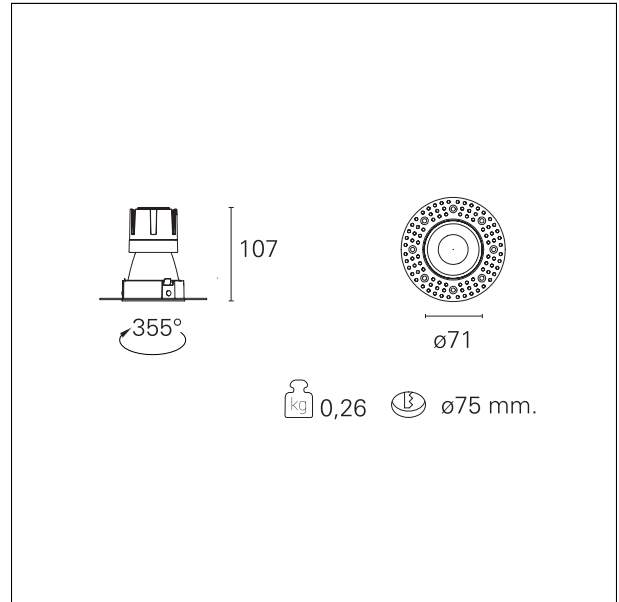

#### DESCRIPTION

Nemo TL is the trimless series of the Nemo family designed for installations in plasterboard false ceilings with no visible edge. Models up to 24W are equipped with a pre-drilled fixed frame for direct fixing of the luminaire to the false ceiling; The 33W and 42W models are equipped with height-adjustable fixing frame. Nemo TL Comfort is the solution for installations with maximum visual comfort; thanks to its 48 ° cut off, the TL Comfort version of the Nemo series guarantees maximum control of direct glare. The lighting modules are all equipped with the latest generation of LEDs (CRI > 90 and SDCM < 3). The interchangeable secondary reflectors are available in four different satin finishes and allow you to aesthetically characterize the system even after the first installation without changing the lighting performance. The safety cable supplied prevents accidental drops and the "fast plug" connection system to the driver allows quick and safe installation.

#### PRODUCTS CHARACTERISTICS

|                              |                          |
|------------------------------|--------------------------|
| installation type            | <b>trimless recessed</b> |
| material                     | <b>Aluminum</b>          |
| Color                        | <b>Satin</b>             |
| Power                        | <b>10 W</b>              |
| Lumen output - Full emission | <b>968 lm</b>            |
| Efficacy                     | <b>97 lm/W</b>           |
| Diameter                     | <b>Ø 71 mm.</b>          |
| Dimensions                   | <b>h 107 mm.</b>         |
| net weight                   | <b>0,26 kg.</b>          |

#### HOLE RECESS DIMENSIONS

|                      |                 |
|----------------------|-----------------|
| hole recess diameter | <b>Ø 75 mm.</b> |
|----------------------|-----------------|