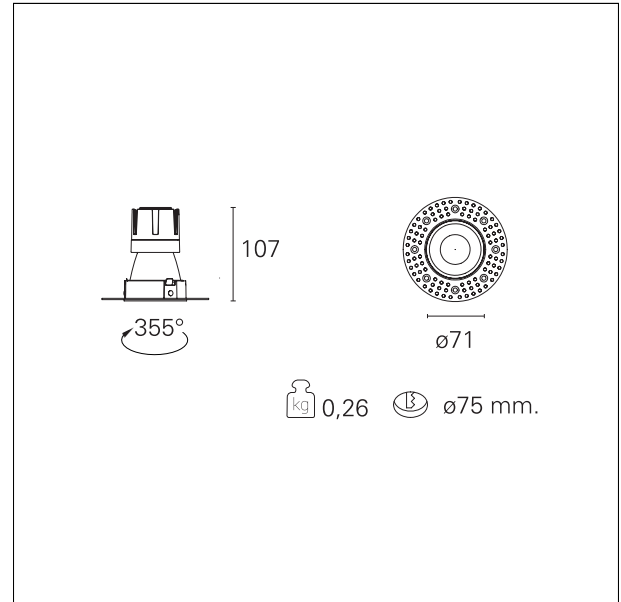

Nemo TL Comfort

RTT22108CA - Trimless + Matt Silver Reflector - 10 W - 920 lumen / 4000 K / CRI >90

DESCRIPTION

Nemo TL is the trimless series of the Nemo family designed for installations in plasterboard false ceilings with no visible edge. Models up to 24W are equipped with a pre-drilled fixed frame for direct fixing of the luminaire to the false ceiling; The 33W and 42W models are equipped with height-adjustable fixing frame. Nemo TL Comfort is the solution for installations with maximum visual comfort; thanks to its 48 ° cut off, the TL Comfort version of the Nemo series guarantees maximum control of direct glare. The lighting modules are all equipped with the latest generation of LEDs (CRI > 90 and SDCM < 3). The interchangeable secondary reflectors are available in four different satin finishes and allow you to aesthetically characterize the system even after the first installation without changing the lighting performance. The safety cable supplied prevents accidental drops and the "fast plug" connection system to the driver allows quick and safe installation.

Switch

Casambi

PRODUCTS CHARACTERISTICS

installation type	trimless recessed
material	Aluminum
Color	Satin
Power	10 W
Lumen output - Full emission	968 lm
Efficacy	97 lm/W
Diameter	Ø 71 mm.
Dimensions	h 107 mm.
net weight	0,26 kg.

optical compartment IP rate	IP40
recessed compartment IP rate	IP20
IK	IK02

HOLE RECESS DIMENSIONS

hole recess diameter	Ø 75 mm.
----------------------	-----------------

ENERGY CLASSIFICATION

This luminaire contains built-in LED lamps.

luminous effect optic	wide
Beam angle - direct	55°
UGR	≤ 17
Cut Hood	48°

PHOTOMETRIC