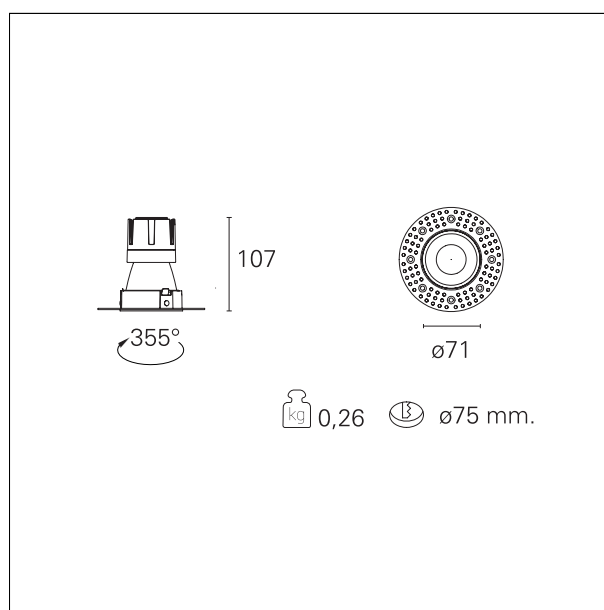

### Nemo TL Comfort

**RTT22107** - Trimless + Matt Silver Reflector - 10 W - 920 lumen / 3000 K / CRI >90

#### DESCRIPTION

Nemo TL is the trimless series of the Nemo family designed for installations in plasterboard false ceilings with no visible edge. Models up to 24W are equipped with a pre-drilled fixed frame for direct fixing of the luminaire to the false ceiling; The 33W and 42W models are equipped with height-adjustable fixing frame. Nemo TL Comfort is the solution for installations with maximum visual comfort; thanks to its 48 ° cut off, the TL Comfort version of the Nemo series guarantees maximum control of direct glare. The lighting modules are all equipped with the latest generation of LEDs (CRI > 90 and SDCM < 3). The interchangeable secondary reflectors are available in four different satin finishes and allow you to aesthetically characterize the system even after the first installation without changing the lighting performance. The safety cable supplied prevents accidental drops and the "fast plug" connection system to the driver allows quick and safe installation.

#### PRODUCTS CHARACTERISTICS

installation type	<b>trimless recessed</b>
material	<b>Aluminum</b>
Color	<b>Satin</b>
Power	<b>10 W</b>
Lumen output - Full emission	<b>916 lm</b>
Efficacy	<b>92 lm/W</b>
Diameter	<b>Ø 71 mm.</b>
Dimensions	<b>h 107 mm.</b>
net weight	<b>0,26 kg.</b>

#### HOLE RECESS DIMENSIONS

hole recess diameter	<b>Ø 75 mm.</b>
----------------------	-----------------