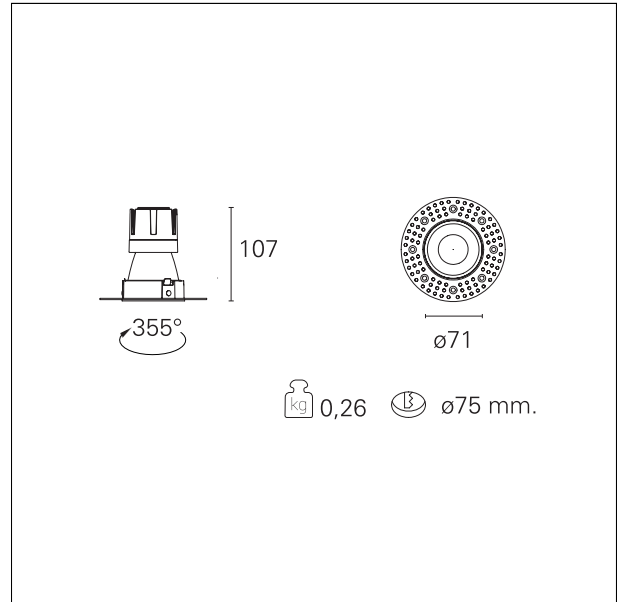

Nemo TL Comfort

RTT22107PD - Trimless + Matt Silver Reflector - 10 W - 920 lumen / 3000 K / CRI >90

DESCRIPTION

Nemo TL is the trimless series of the Nemo family designed for installations in plasterboard false ceilings with no visible edge. Models up to 24W are equipped with a pre-drilled fixed frame for direct fixing of the luminaire to the false ceiling; The 33W and 42W models are equipped with height-adjustable fixing frame. Nemo TL Comfort is the solution for installations with maximum visual comfort; thanks to its 48 ° cut off, the TL Comfort version of the Nemo series guarantees maximum control of direct glare. The lighting modules are all equipped with the latest generation of LEDs (CRI > 90 and SDCM < 3). The interchangeable secondary reflectors are available in four different satin finishes and allow you to aesthetically characterize the system even after the first installation without changing the lighting performance. The safety cable supplied prevents accidental drops and the "fast plug" connection system to the driver allows quick and safe installation.

Switch

Pan Digital

PRODUCTS CHARACTERISTICS

installation type	trimless recessed
material	Aluminum
Color	Satin
Power	10 W
Lumen output - Full emission	916 lm
Efficacy	92 lm/W
Diameter	Ø 71 mm.
Dimensions	h 107 mm.
net weight	0,26 kg.

optical compartment IP rate	IP40
recessed compartment IP rate	IP20
IK	IK02

HOLE RECESS DIMENSIONS

hole recess diameter	Ø 75 mm.
----------------------	-----------------

ENERGY CLASSIFICATION

This luminaire contains built-in LED lamps.

RTT22107PD - Trimless + Matt Silver Reflector - 10 W - 920 lumen / 3000 K / CRI >90

luminous effect	wide
optic	55°
Beam angle - direct	55°
UGR	≤ 17
Cut Hood	48°

PHOTOMETRIC