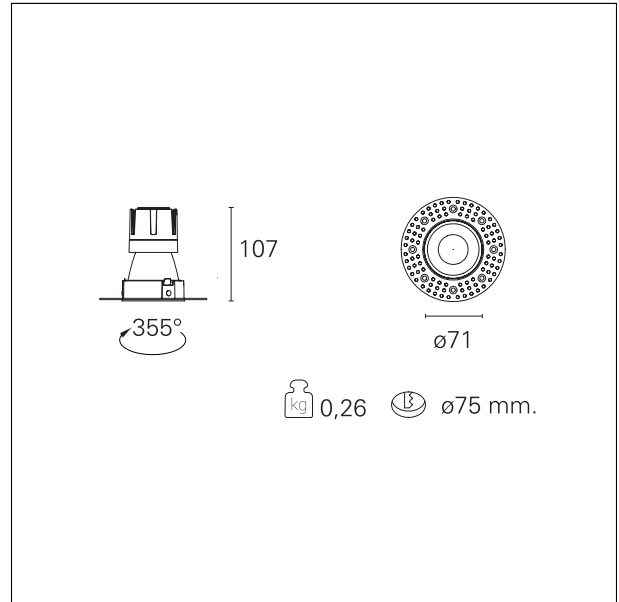

#### DESCRIPTION

Nemo TL is the trimless series of the Nemo family designed for installations in plasterboard false ceilings with no visible edge. Models up to 24W are equipped with a pre-drilled fixed frame for direct fixing of the luminaire to the false ceiling; The 33W and 42W models are equipped with height-adjustable fixing frame. Nemo TL Comfort is the solution for installations with maximum visual comfort; thanks to its 48 ° cut off, the TL Comfort version of the Nemo series guarantees maximum control of direct glare. The lighting modules are all equipped with the latest generation of LEDs (CRI > 90 and SDCM < 3). The interchangeable secondary reflectors are available in four different satin finishes and allow you to aesthetically characterize the system even after the first installation without changing the lighting performance. The safety cable supplied prevents accidental drops and the "fast plug" connection system to the driver allows quick and safe installation.

#### PRODUCTS CHARACTERISTICS

installation type	<b>trimless recessed</b>
material	<b>Aluminum</b>
Color	<b>Satin</b>
Power	<b>10 W</b>
Lumen output - Full emission	<b>916 lm</b>
Efficacy	<b>92 lm/W</b>
Diameter	<b>Ø 71 mm.</b>
Dimensions	<b>h 107 mm.</b>
net weight	<b>0,26 kg.</b>

#### HOLE RECESS DIMENSIONS

hole recess diameter	<b>Ø 75 mm.</b>
----------------------	-----------------