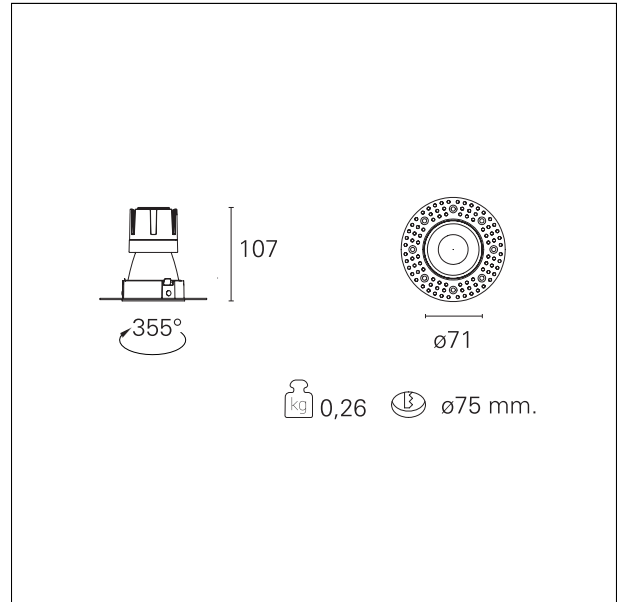

Nemo TL Comfort

RTT22107CA - Trimless + Matt Silver Reflector - 10 W - 920 lumen / 3000 K / CRI >90

DESCRIPTION

Nemo TL is the trimless series of the Nemo family designed for installations in plasterboard false ceilings with no visible edge. Models up to 24W are equipped with a pre-drilled fixed frame for direct fixing of the luminaire to the false ceiling; The 33W and 42W models are equipped with height-adjustable fixing frame. Nemo TL Comfort is the solution for installations with maximum visual comfort; thanks to its 48 ° cut off, the TL Comfort version of the Nemo series guarantees maximum control of direct glare. The lighting modules are all equipped with the latest generation of LEDs (CRI > 90 and SDCM < 3). The interchangeable secondary reflectors are available in four different satin finishes and allow you to aesthetically characterize the system even after the first installation without changing the lighting performance. The safety cable supplied prevents accidental drops and the "fast plug" connection system to the driver allows quick and safe installation.

Switch

Casambi

PRODUCTS CHARACTERISTICS

installation type	trimless recessed
material	Aluminum
Color	Satin
Power	10 W
Lumen output - Full emission	916 lm
Efficacy	92 lm/W
Diameter	Ø 71 mm.
Dimensions	h 107 mm.
net weight	0,26 kg.

optical compartment IP rate	IP40
recessed compartment IP rate	IP20
IK	IK02

HOLE RECESS DIMENSIONS

hole recess diameter	Ø 75 mm.
----------------------	-----------------

ENERGY CLASSIFICATION

This luminaire contains built-in LED lamps.

luminous effect optic	wide
Beam angle - direct	55°
UGR	≤ 17
Cut Hood	48°

PHOTOMETRIC