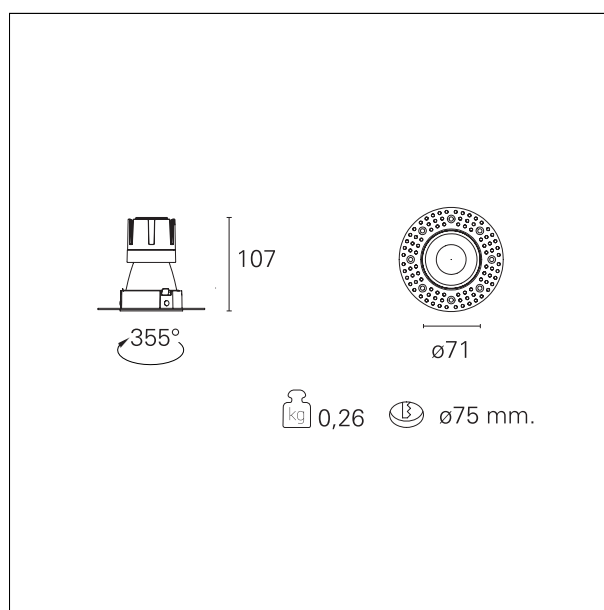

Nemo TL Comfort

RTT22106 - Trimless + Matt Silver Reflector - 10 W - 920 lumen / 4000 K / CRI >90

DESCRIPTION

Nemo TL is the trimless series of the Nemo family designed for installations in plasterboard false ceilings with no visible edge. Models up to 24W are equipped with a pre-drilled fixed frame for direct fixing of the luminaire to the false ceiling; The 33W and 42W models are equipped with height-adjustable fixing frame. Nemo TL Comfort is the solution for installations with maximum visual comfort; thanks to its 48 ° cut off, the TL Comfort version of the Nemo series guarantees maximum control of direct glare. The lighting modules are all equipped with the latest generation of LEDs (CRI > 90 and SDCM < 3). The interchangeable secondary reflectors are available in four different satin finishes and allow you to aesthetically characterize the system even after the first installation without changing the lighting performance. The safety cable supplied prevents accidental drops and the "fast plug" connection system to the driver allows quick and safe installation.

Switch

On÷Off

PRODUCTS CHARACTERISTICS

installation type	trimless recessed
material	Aluminum
Color	Satin
Power	10 W
Lumen output - Full emission	956 lm
Efficacy	96 lm/W
Diameter	Ø 71 mm.
Dimensions	h 107 mm.
net weight	0,26 kg.

optical compartment IP rate	IP40
recessed compartment IP rate	IP20
IK	IK02

HOLE RECESS DIMENSIONS

hole recess diameter	Ø 75 mm.
----------------------	-----------------

ENERGY CLASSIFICATION

This luminaire contains built-in LED lamps.

luminous effect	flood
optic	38°
Beam angle - direct	38°
UGR	≤ 17
Cut Hood	48°

PHOTOMETRIC