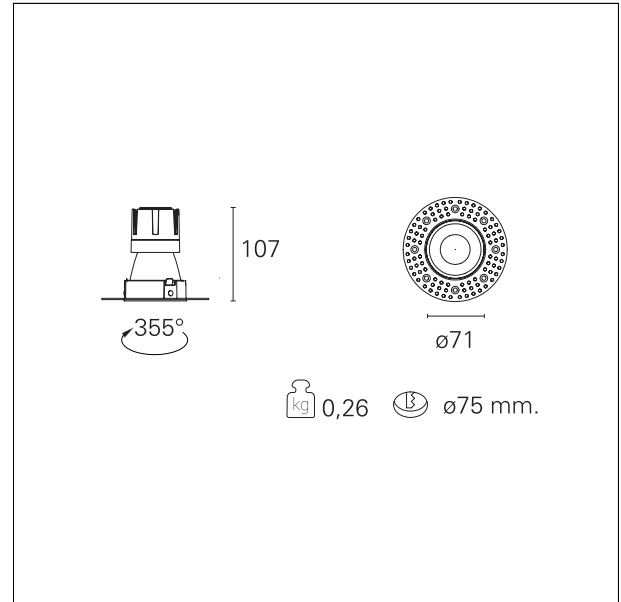

Nemo TL Comfort

RTT22106PD - Trimless + Matt Silver Reflector - 10 W - 920 lumen / 4000 K / CRI >90

DESCRIPTION

Nemo TL is the trimless series of the Nemo family designed for installations in plasterboard false ceilings with no visible edge. Models up to 24W are equipped with a pre-drilled fixed frame for direct fixing of the luminaire to the false ceiling; The 33W and 42W models are equipped with height-adjustable fixing frame. Nemo TL Comfort is the solution for installations with maximum visual comfort; thanks to its 48 ° cut off, the TL Comfort version of the Nemo series guarantees maximum control of direct glare. The lighting modules are all equipped with the latest generation of LEDs (CRI > 90 and SDCM < 3). The interchangeable secondary reflectors are available in four different satin finishes and allow you to aesthetically characterize the system even after the first installation without changing the lighting performance. The safety cable supplied prevents accidental drops and the "fast plug" connection system to the driver allows quick and safe installation.

Switch

Pan Digital

PRODUCTS CHARACTERISTICS

installation type	trimless recessed
material	Aluminum
Color	Satin
Power	10 W
Lumen output - Full emission	956 lm
Efficacy	96 lm/W
Diameter	Ø 71 mm.
Dimensions	h 107 mm.
net weight	0,26 kg.

optical compartment IP rate	IP40
recessed compartment IP rate	IP20
IK	IK02

HOLE RECESS DIMENSIONS

hole recess diameter	Ø 75 mm.
----------------------	-----------------

ENERGY CLASSIFICATION

This luminaire contains built-in LED lamps.

RTT22106PD - Trimless + Matt Silver Reflector - 10 W - 920 lumen / 4000 K / CRI >90

luminous effect	flood
optic	38°
Beam angle - direct	38°
UGR	≤ 17
Cut Hood	48°

PHOTOMETRIC