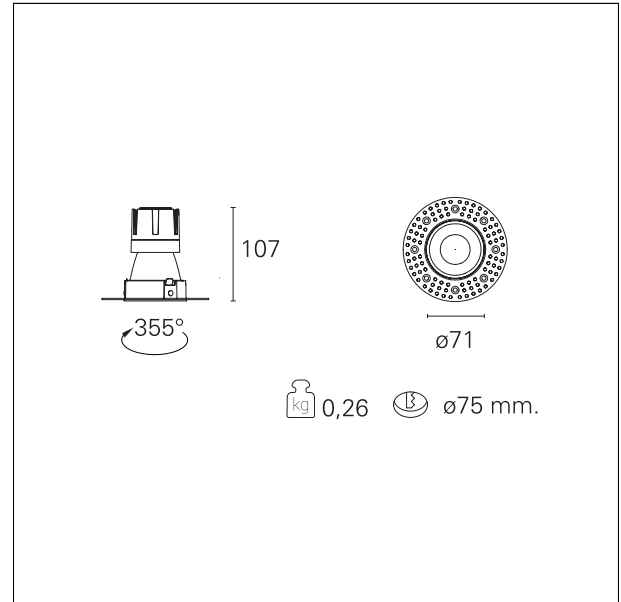

#### DESCRIPTION

Nemo TL is the trimless series of the Nemo family designed for installations in plasterboard false ceilings with no visible edge. Models up to 24W are equipped with a pre-drilled fixed frame for direct fixing of the luminaire to the false ceiling; The 33W and 42W models are equipped with height-adjustable fixing frame. Nemo TL Comfort is the solution for installations with maximum visual comfort; thanks to its 48 ° cut off, the TL Comfort version of the Nemo series guarantees maximum control of direct glare. The lighting modules are all equipped with the latest generation of LEDs (CRI > 90 and SDCM < 3). The interchangeable secondary reflectors are available in four different satin finishes and allow you to aesthetically characterize the system even after the first installation without changing the lighting performance. The safety cable supplied prevents accidental drops and the "fast plug" connection system to the driver allows quick and safe installation.

#### PRODUCTS CHARACTERISTICS

installation type	<b>trimless recessed</b>
material	<b>Aluminum</b>
Color	<b>Satin</b>
Power	<b>10 W</b>
Lumen output - Full emission	<b>910 lm</b>
Efficacy	<b>91 lm/W</b>
Diameter	<b>Ø 71 mm.</b>
Dimensions	<b>h 107 mm.</b>
net weight	<b>0,26 kg.</b>

#### HOLE RECESS DIMENSIONS

hole recess diameter	<b>Ø 75 mm.</b>
----------------------	-----------------