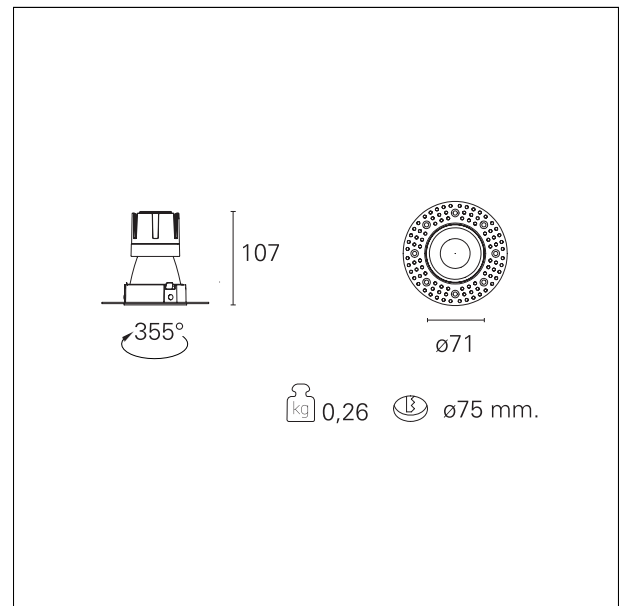

Nemo TL Comfort

RTT22104PD - Trimless + Matt Silver Reflector - 10 W - 920 lumen / 4000 K / CRI >90

DESCRIPTION

Nemo TL is the trimless series of the Nemo family designed for installations in plasterboard false ceilings with no visible edge. Models up to 24W are equipped with a pre-drilled fixed frame for direct fixing of the luminaire to the false ceiling; The 33W and 42W models are equipped with height-adjustable fixing frame. Nemo TL Comfort is the solution for installations with maximum visual comfort; thanks to its 48 ° cut off, the TL Comfort version of the Nemo series guarantees maximum control of direct glare. The lighting modules are all equipped with the latest generation of LEDs (CRI > 90 and SDCM < 3). The interchangeable secondary reflectors are available in four different satin finishes and allow you to aesthetically characterize the system even after the first installation without changing the lighting performance. The safety cable supplied prevents accidental drops and the "fast plug" connection system to the driver allows quick and safe installation.

Switch

Pan Digital

PRODUCTS CHARACTERISTICS

installation type	trimless recessed
material	Aluminum
Color	Satin
Power	10 W
Lumen output - Full emission	950 lm
Efficacy	95 lm/W
Diameter	Ø 71 mm.
Dimensions	h 107 mm.
net weight	0,26 kg.

optical compartment IP rate	IP40
recessed compartment IP rate	IP20
IK	IK02

HOLE RECESS DIMENSIONS

hole recess diameter	Ø 75 mm.
----------------------	-----------------

ENERGY CLASSIFICATION

This luminaire contains built-in LED lamps.

RTT22104PD - Trimless + Matt Silver Reflector - 10 W - 920 lumen / 4000 K / CRI >90

luminous effect	flood
optic	24°
Beam angle - direct	24°
UGR	≤ 17
Cut Hood	48°

PHOTOMETRIC