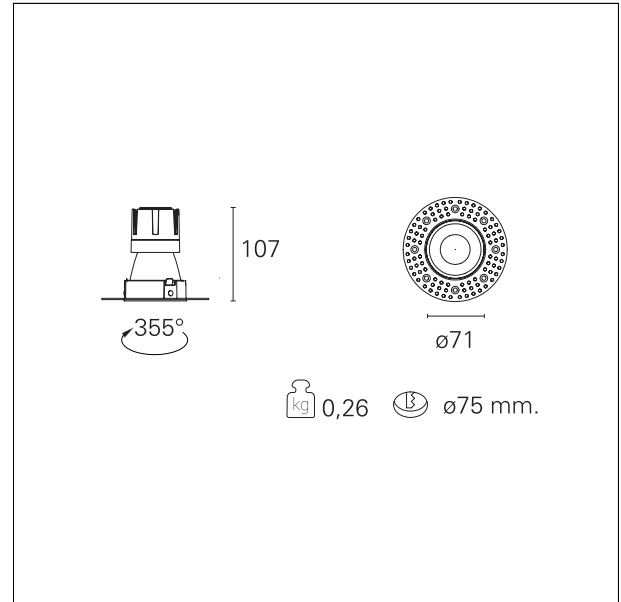

Nemo TL Comfort

RTT22103 - Trimless + Matt Silver Reflector - 10 W - 920 lumen / 3000 K / CRI >90

DESCRIPTION

Nemo TL is the trimless series of the Nemo family designed for installations in plasterboard false ceilings with no visible edge. Models up to 24W are equipped with a pre-drilled fixed frame for direct fixing of the luminaire to the false ceiling; The 33W and 42W models are equipped with height-adjustable fixing frame. Nemo TL Comfort is the solution for installations with maximum visual comfort; thanks to its 48 ° cut off, the TL Comfort version of the Nemo series guarantees maximum control of direct glare. The lighting modules are all equipped with the latest generation of LEDs (CRI > 90 and SDCM < 3). The interchangeable secondary reflectors are available in four different satin finishes and allow you to aesthetically characterize the system even after the first installation without changing the lighting performance. The safety cable supplied prevents accidental drops and the "fast plug" connection system to the driver allows quick and safe installation.

Switch

On÷Off

PRODUCTS CHARACTERISTICS

installation type	trimless recessed
material	Aluminum
Color	Satin
Power	10 W
Lumen output - Full emission	912 lm
Efficacy	91 lm/W
Diameter	Ø 71 mm.
Dimensions	h 107 mm.
net weight	0,26 kg.

optical compartment IP rate	IP40
recessed compartment IP rate	IP20
IK	IK02

HOLE RECESS DIMENSIONS

hole recess diameter	Ø 75 mm.
----------------------	-----------------

ENERGY CLASSIFICATION

This luminaire contains built-in LED lamps.

luminous effect optic	flood
Beam angle - direct	24°
UGR	≤ 17
Cut Hood	48°

PHOTOMETRIC