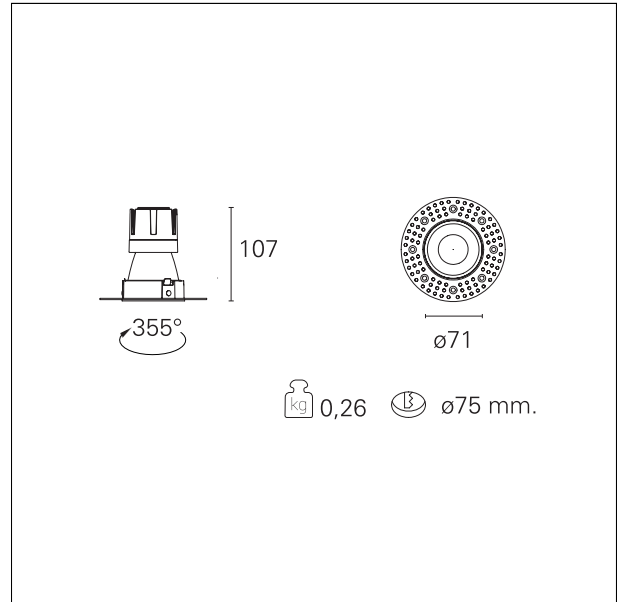

Nemo TL Comfort

RTT22103PD - Trimless + Matt Silver Reflector - 10 W - 920 lumen / 3000 K / CRI >90

DESCRIPTION

Nemo TL is the trimless series of the Nemo family designed for installations in plasterboard false ceilings with no visible edge. Models up to 24W are equipped with a pre-drilled fixed frame for direct fixing of the luminaire to the false ceiling; The 33W and 42W models are equipped with height-adjustable fixing frame. Nemo TL Comfort is the solution for installations with maximum visual comfort; thanks to its 48 ° cut off, the TL Comfort version of the Nemo series guarantees maximum control of direct glare. The lighting modules are all equipped with the latest generation of LEDs (CRI > 90 and SDCM < 3). The interchangeable secondary reflectors are available in four different satin finishes and allow you to aesthetically characterize the system even after the first installation without changing the lighting performance. The safety cable supplied prevents accidental drops and the "fast plug" connection system to the driver allows quick and safe installation.

Switch

Pan Digital

PRODUCTS CHARACTERISTICS

installation type	trimless recessed
material	Aluminum
Color	Satin
Power	10 W
Lumen output - Full emission	912 lm
Efficacy	91 lm/W
Diameter	Ø 71 mm.
Dimensions	h 107 mm.
net weight	0,26 kg.

optical compartment IP rate	IP40
recessed compartment IP rate	IP20
IK	IK02

HOLE RECESS DIMENSIONS

hole recess diameter	Ø 75 mm.
----------------------	-----------------

ENERGY CLASSIFICATION

This luminaire contains built-in LED lamps.

RTT22103PD - Trimless + Matt Silver Reflector - 10 W - 920 lumen / 3000 K / CRI >90

luminous effect optic	flood
Beam angle - direct	24°
UGR	≤ 17
Cut Hood	48°

PHOTOMETRIC