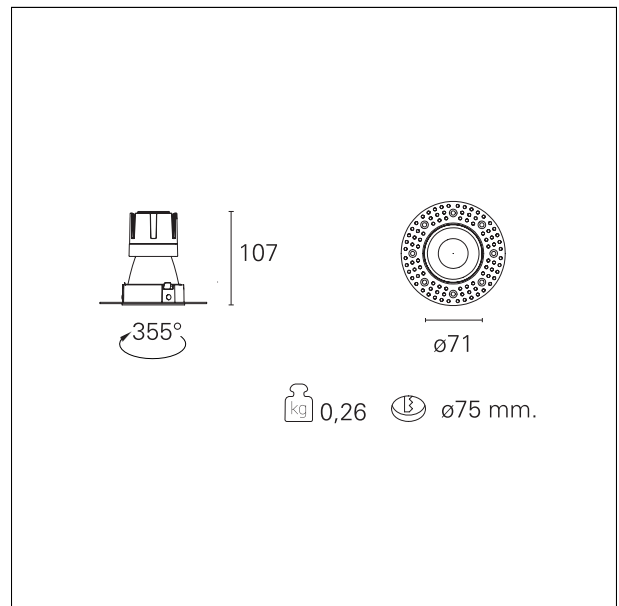

### Nemo TL Comfort

**RTT22103DM** - Trimless + Matt Silver Reflector - 10 W - 920 lumen / 3000 K / CRI >90

#### DESCRIPTION

Nemo TL is the trimless series of the Nemo family designed for installations in plasterboard false ceilings with no visible edge. Models up to 24W are equipped with a pre-drilled fixed frame for direct fixing of the luminaire to the false ceiling; The 33W and 42W models are equipped with height-adjustable fixing frame. Nemo TL Comfort is the solution for installations with maximum visual comfort; thanks to its 48 ° cut off, the TL Comfort version of the Nemo series guarantees maximum control of direct glare. The lighting modules are all equipped with the latest generation of LEDs (CRI > 90 and SDCM < 3). The interchangeable secondary reflectors are available in four different satin finishes and allow you to aesthetically characterize the system even after the first installation without changing the lighting performance. The safety cable supplied prevents accidental drops and the "fast plug" connection system to the driver allows quick and safe installation.

#### PRODUCTS CHARACTERISTICS

installation type	<b>trimless recessed</b>
material	<b>Aluminum</b>
Color	<b>Satin</b>
Power	<b>10 W</b>
Lumen output - Full emission	<b>912 lm</b>
Efficacy	<b>91 lm/W</b>
Diameter	<b>Ø 71 mm.</b>
Dimensions	<b>h 107 mm.</b>
net weight	<b>0,26 kg.</b>

#### HOLE RECESS DIMENSIONS

hole recess diameter	<b>Ø 75 mm.</b>
----------------------	-----------------