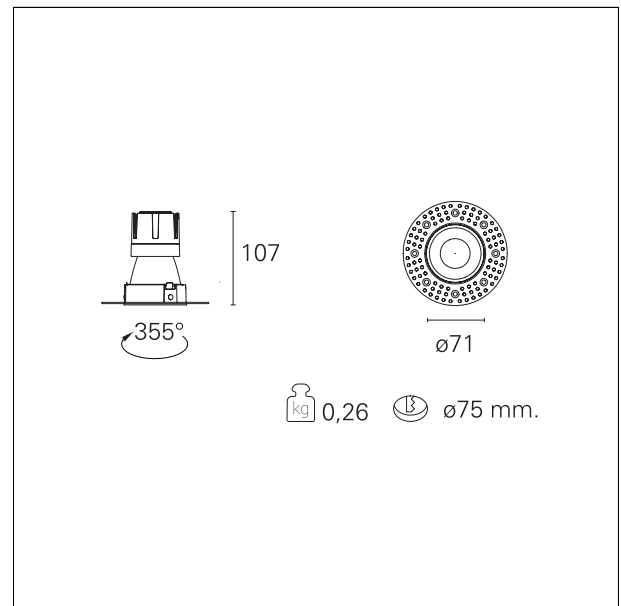

Nemo TL Comfort

RTT22102CA - Trimless + Matt Silver Reflector - 10 W - 920 lumen / 4000 K / CRI >90

DESCRIPTION

Nemo TL is the trimless series of the Nemo family designed for installations in plasterboard false ceilings with no visible edge. Models up to 24W are equipped with a pre-drilled fixed frame for direct fixing of the luminaire to the false ceiling; The 33W and 42W models are equipped with height-adjustable fixing frame. Nemo TL Comfort is the solution for installations with maximum visual comfort; thanks to its 48 ° cut off, the TL Comfort version of the Nemo series guarantees maximum control of direct glare. The lighting modules are all equipped with the latest generation of LEDs (CRI > 90 and SDCM < 3). The interchangeable secondary reflectors are available in four different satin finishes and allow you to aesthetically characterize the system even after the first installation without changing the lighting performance. The safety cable supplied prevents accidental drops and the "fast plug" connection system to the driver allows quick and safe installation.

Switch

Casambi

PRODUCTS CHARACTERISTICS

installation type	trimless recessed
material	Aluminum
Color	Satin
Power	10 W
Lumen output - Full emission	948 lm
Efficacy	95 lm/W
Diameter	Ø 71 mm.
Dimensions	h 107 mm.
net weight	0,26 kg.

optical compartment IP rate	IP40
recessed compartment IP rate	IP20
IK	IK02

HOLE RECESS DIMENSIONS

hole recess diameter	Ø 75 mm.
----------------------	-----------------

ENERGY CLASSIFICATION

This luminaire contains built-in LED lamps.

luminous effect optic	spot
Beam angle - direct	15°
UGR	≤ 17
Cut Hood	48°

PHOTOMETRIC