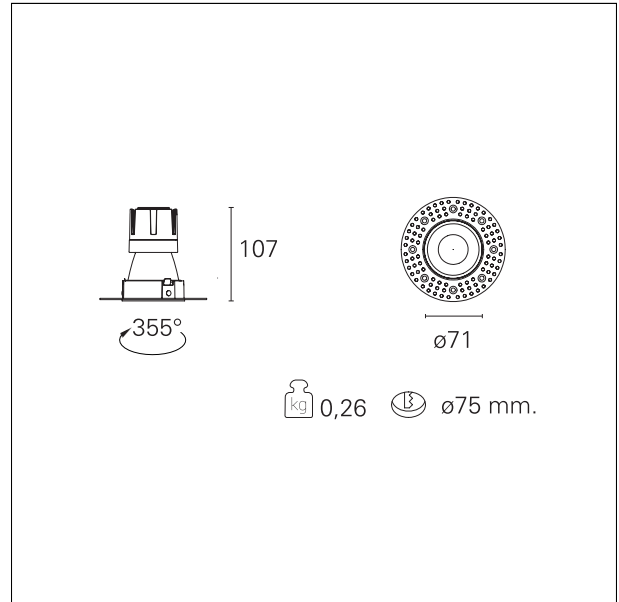

Nemo TL Comfort

RTT22101PD - Trimless + Matt Silver Reflector - 10 W - 920 lumen / 3000 K / CRI >90

DESCRIPTION

Nemo TL is the trimless series of the Nemo family designed for installations in plasterboard false ceilings with no visible edge. Models up to 24W are equipped with a pre-drilled fixed frame for direct fixing of the luminaire to the false ceiling; The 33W and 42W models are equipped with height-adjustable fixing frame. Nemo TL Comfort is the solution for installations with maximum visual comfort; thanks to its 48 ° cut off, the TL Comfort version of the Nemo series guarantees maximum control of direct glare. The lighting modules are all equipped with the latest generation of LEDs (CRI > 90 and SDCM < 3). The interchangeable secondary reflectors are available in four different satin finishes and allow you to aesthetically characterize the system even after the first installation without changing the lighting performance. The safety cable supplied prevents accidental drops and the "fast plug" connection system to the driver allows quick and safe installation.

Switch

Pan Digital

PRODUCTS CHARACTERISTICS

installation type	trimless recessed
material	Aluminum
Color	Satin
Power	10 W
Lumen output - Full emission	906 lm
Efficacy	91 lm/W
Diameter	Ø 71 mm.
Dimensions	h 107 mm.
net weight	0,26 kg.

optical compartment IP rate	IP40
recessed compartment IP rate	IP20
IK	IK02

HOLE RECESS DIMENSIONS

hole recess diameter	Ø 75 mm.
----------------------	-----------------

ENERGY CLASSIFICATION

This luminaire contains built-in LED lamps.

RTT22101PD - Trimless + Matt Silver Reflector - 10 W - 920 lumen / 3000 K / CRI >90

luminous effect optic	spot
Beam angle - direct	15°
UGR	≤ 17
Cut Hood	48°

PHOTOMETRIC