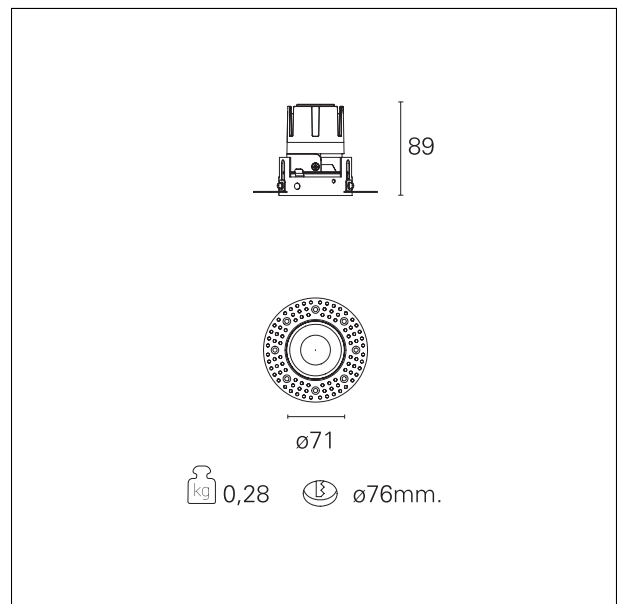

#### DESCRIPTION

Nemo TL is the trimless series of the Nemo family designed for installations in plasterboard false ceilings with no visible edge. Models up to 24W are equipped with a pre-drilled fixed frame for direct fixing of the luminaire to the false ceiling; The 33W and 42W models are equipped with height-adjustable fixing frame. Four beam openings with 38 ° cut-off and versions up to UGR <17 allow to obtain the right balance between luminance control and light diffusion. The lighting modules are all equipped with latest generation LEDs with CRI > 90 and SDCM <3. The range of Nemo TL Adj and Nemo TL Fix has interchangeable secondary reflectors available in five different aesthetic finishes that allow the system to be characterized even after the first installation. The safety cable supplied prevents accidental drops and the "fast plug" connection system to the driver allows quick and safe installation. Nemo ADJ version for accent lighting with 350 ° adjustability on the horizontal plane and 30 ° on the vertical plane. Nemo Fix is perfect for vertical lighting for the control of direct glare and soft light at the edges of the beam.

#### PRODUCTS CHARACTERISTICS

installation type	<b>trimless recessed</b>
material	<b>Aluminum</b>
Color	<b>Matt white</b>
Power	<b>10 W</b>
Lumen output - Full emission	<b>896 lm</b>
Efficacy	<b>90 lm/W</b>
Diameter	<b>Ø 71 mm.</b>
Dimensions	<b>h 89 mm.</b>
net weight	<b>0,28 kg.</b>

#### HOLE RECESS DIMENSIONS

hole recess diameter **Ø 76 mm.**