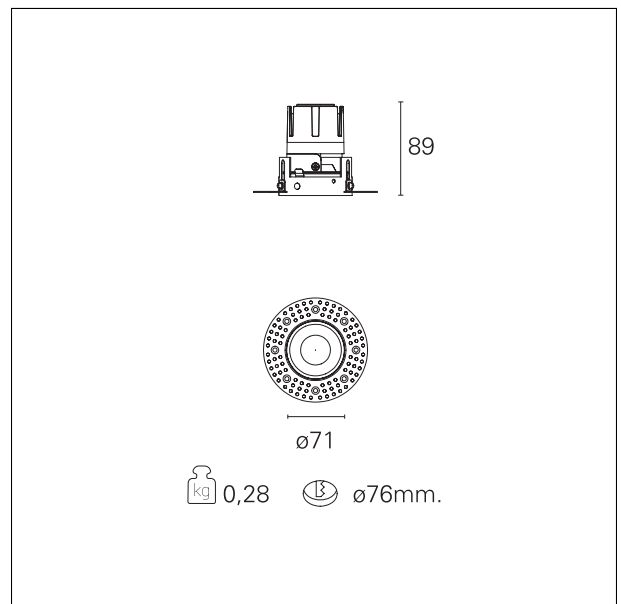

Nemo TL Fix

RTT21502 - Trimless + Matt White Reflector - 10 W - 920 lumen / 4000 K / CRI >90

DESCRIPTION

Nemo TL is the trimless series of the Nemo family designed for installations in plasterboard false ceilings with no visible edge. Models up to 24W are equipped with a pre-drilled fixed frame for direct fixing of the luminaire to the false ceiling; The 33W and 42W models are equipped with height-adjustable fixing frame. Four beam openings with 38 ° cut-off and versions up to UGR <17 allow to obtain the right balance between luminance control and light diffusion. The lighting modules are all equipped with latest generation LEDs with CRI > 90 and SDCM <3. The range of Nemo TL Adj and Nemo TL Fix has interchangeable secondary reflectors available in five different aesthetic finishes that allow the system to be characterized even after the first installation. The safety cable supplied prevents accidental drops and the "fast plug" connection system to the driver allows quick and safe installation. Nemo ADJ version for accent lighting with 350 ° adjustability on the horizontal plane and 30 ° on the vertical plane. Nemo Fix is perfect for vertical lighting for the control of direct glare and soft light at the edges of the beam.

Switch

On:Off

PRODUCTS CHARACTERISTICS

installation type
material
Color
Power
Lumen output - Full emission
Efficacy
Diameter
Dimensions
net weight

trimless recessed
Aluminum
Matt white
10 W
956 lm
96 lm/W
Ø 71 mm.
h 89 mm.
0,28 kg.

optical compartment IP rate **IP40**
 recessed compartment IP rate **IP20**
 IK **IK02**

HOLE RECESS DIMENSIONS

hole recess diameter **Ø 76 mm.**

ENERGY CLASSIFICATION

The lamps cannot be changed in the luminaire.