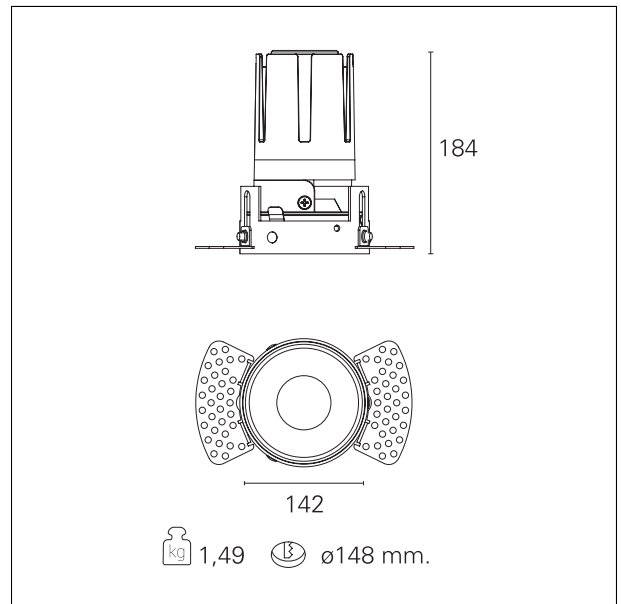

Nemo TL Fix

RTT21460 - Trimless + Gold Reflector - 42 W - 3800 lumen / 2700 K / CRI >90

DESCRIPTION

Nemo TL is the trimless series of the Nemo family designed for installations in plasterboard false ceilings with no visible edge. Models up to 24W are equipped with a pre-drilled fixed frame for direct fixing of the luminaire to the false ceiling; The 33W and 42W models are equipped with height-adjustable fixing frame. Four beam openings with 38 ° cut-off and versions up to UGR <17 allow to obtain the right balance between luminance control and light diffusion. The lighting modules are all equipped with latest generation LEDs with CRI > 90 and SDCM <3. The range of Nemo TL Adj and Nemo TL Fix has interchangeable secondary reflectors available in five different aesthetic finishes that allow the system to be characterized even after the first installation. The safety cable supplied prevents accidental drops and the "fast plug" connection system to the driver allows quick and safe installation. Nemo ADJ version for accent lighting with 350 ° adjustability on the horizontal plane and 30 ° on the vertical plane. Nemo Fix is perfect for vertical lighting for the control of direct glare and soft light at the edges of the beam.

Switch

On:Off

PRODUCTS CHARACTERISTICS

installation type
material
Color
Power
Lumen output - Full emission
Efficacy
Diameter
Dimensions
net weight

trimless recessed
Aluminum
Gold
42 W
3696 lm
88 lm/W
Ø 142 mm.
h 184 mm.
1,49 kg.

HOLE RECESS DIMENSIONS

hole recess diameter **Ø 148 mm.**

ENERGY CLASSIFICATION

The lamps cannot be changed in the luminaire.

LED SOURCE DETAILS

led source type **CoB Led**
 LED brand **Bridgelux**
 LED current **1050 mA**
 LED voltage **36 V**
 Service lifetime **L80 / B20 - 50.000 h.**
 Light temperature **2700 K**
 CRI **CRI >90**
 SDCM **< 3**

emission	rotationally symmetrical
luminous effect	wide
optic	55°
Beam angle - direct	55°
UGR	≤ 19
Cut Hood	38°

PHOTOMETRIC