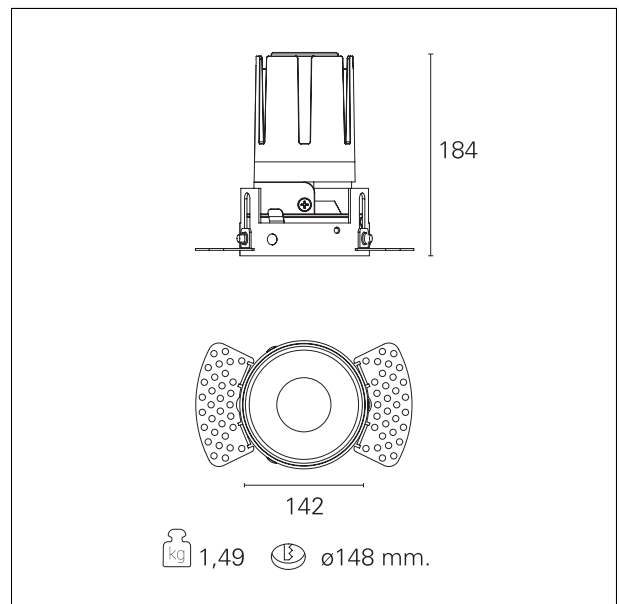

Nemo TL Fix

RTT21460CA - Trimless + Gold Reflector - 42 W - 3800 lumen / 2700 K / CRI >90

DESCRIPTION

Nemo TL is the trimless series of the Nemo family designed for installations in plasterboard false ceilings with no visible edge. Models up to 24W are equipped with a pre-drilled fixed frame for direct fixing of the luminaire to the false ceiling; The 33W and 42W models are equipped with height-adjustable fixing frame. Four beam openings with 38 ° cut-off and versions up to UGR <17 allow to obtain the right balance between luminance control and light diffusion. The lighting modules are all equipped with latest generation LEDs with CRI > 90 and SDCM <3. The range of Nemo TL Adj and Nemo TL Fix has interchangeable secondary reflectors available in five different aesthetic finishes that allow the system to be characterized even after the first installation. The safety cable supplied prevents accidental drops and the "fast plug" connection system to the driver allows quick and safe installation. Nemo ADJ version for accent lighting with 350 ° adjustability on the horizontal plane and 30 ° on the vertical plane. Nemo Fix is perfect for vertical lighting for the control of direct glare and soft light at the edges of the beam.

Switch

Casambi

PRODUCTS CHARACTERISTICS

installation type	trimless recessed
material	Aluminum
Color	Gold
Power	42 W
Lumen output - Full emission	3696 lm
Efficacy	88 lm/W
Diameter	Ø 142 mm.
Dimensions	h 184 mm.
net weight	1,49 kg.

optical compartment IP rate **IP40**
recessed compartment IP rate **IP20**
IK **IK02**

HOLE RECESS DIMENSIONS

hole recess diameter **Ø 148 mm.**

ENERGY CLASSIFICATION

This luminaire contains built-in LED lamps.

emission	rotationally symmetrical
luminous effect	wide
optic	55°
Beam angle - direct	55°
UGR	≤ 19
Cut Hood	38°

PHOTOMETRIC