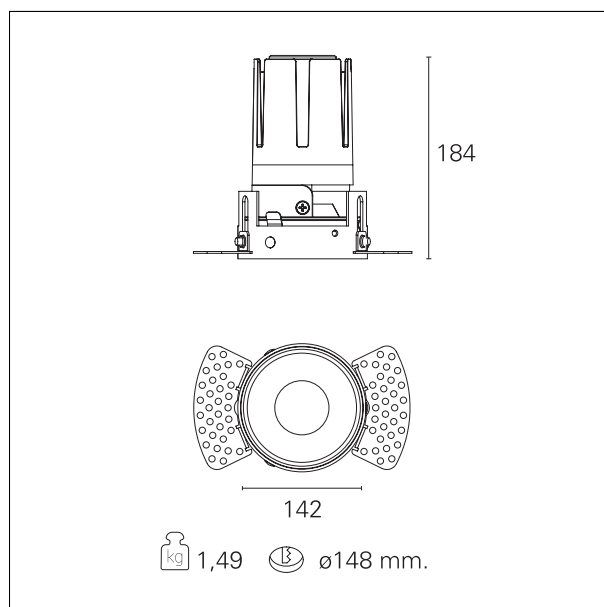

Nemo TL Fix

RTT21459 - Trimless + Gold Reflector - 42 W - 3800 lumen / 2700 K / CRI >90

DESCRIPTION

Nemo TL is the trimless series of the Nemo family designed for installations in plasterboard false ceilings with no visible edge. Models up to 24W are equipped with a pre-drilled fixed frame for direct fixing of the luminaire to the false ceiling; The 33W and 42W models are equipped with height-adjustable fixing frame. Four beam openings with 38 ° cut-off and versions up to UGR <17 allow to obtain the right balance between luminance control and light diffusion. The lighting modules are all equipped with latest generation LEDs with CRI > 90 and SDCM <3. The range of Nemo TL Adj and Nemo TL Fix has interchangeable secondary reflectors available in five different aesthetic finishes that allow the system to be characterized even after the first installation. The safety cable supplied prevents accidental drops and the "fast plug" connection system to the driver allows quick and safe installation. Nemo ADJ version for accent lighting with 350 ° adjustability on the horizontal plane and 30 ° on the vertical plane. Nemo Fix is perfect for vertical lighting for the control of direct glare and soft light at the edges of the beam.

Switch

On:Off

PRODUCTS CHARACTERISTICS

installation type
material
Color
Power
Lumen output - Full emission
Efficacy
Diameter
Dimensions
net weight

trimless recessed
Aluminum
Gold
42 W
3690 lm
88 lm/W
Ø 142 mm.
h 184 mm.
1,49 kg.

HOLE RECESS DIMENSIONS

hole recess diameter **Ø 148 mm.**

ENERGY CLASSIFICATION

The lamps cannot be changed in the luminaire.

LED SOURCE DETAILS

led source type **CoB Led**
LED brand **Bridgelux**
LED current **1050 mA**
LED voltage **36 V**
Service lifetime **L80 / B20 - 50.000 h.**
Light temperature **2700 K**
CRI **CRI >90**
SDCM **< 3**

emission	rotationally symmetrical
luminous effect	flood
optic	38°
Beam angle - direct	38°
UGR	≤ 17
Cut Hood	38°

PHOTOMETRIC